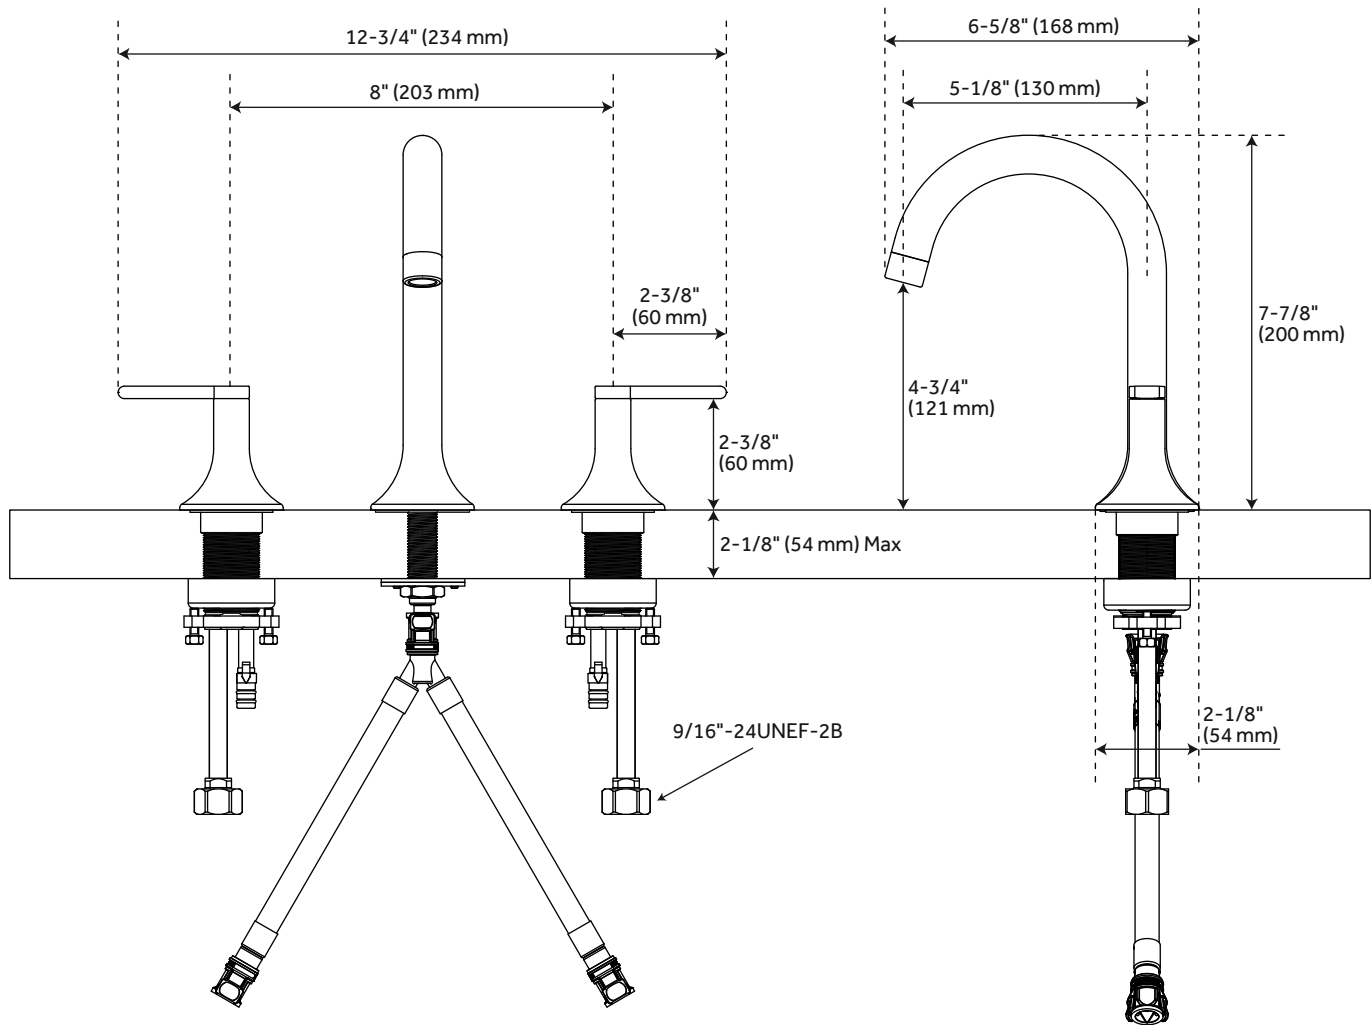

LENTZ

WIDESPREAD BATHROOM FAUCET WITH LEVER HANDLES

SKU: 951346

FEATURES

- Material: Brass
- Installation Type: Widespread
- Design: Modern
- Handle Type: Lever
- Hot and Cold Indicators: No
- Drain Included: Yes
- Maximum Flow Rate: 1.2 gpm (4.5 L/min)
@ 60 psi
- Drain in Compatible with Sinks that have
an Overflow Hole

CONTENTS

WIDESPREAD FAUCET PAGE 2

REVISED 03/23/2021

LENTZ

WIDESPREAD BATHROOM FAUCET WITH LEVER HANDLES

SKU: 951346

FEATURES

- Max Countertop Thickness: 2-1/8"
- Faucet Centers: 8"
- Length: 12-3/4"
- Width: 6-5/8"
- Height: 7-7/8"
- Handle Height: 2-3/8"
- Handle Length: 2-3/8"
- Height to Spout: 4-3/4"
- Spout Reach: 5-1/8"
- Base Plate Diameter: 2-1/8"
- IPS: 1/2"

PAGE 2
Code: SHWSCLZ800LH, SHLZWSLEV