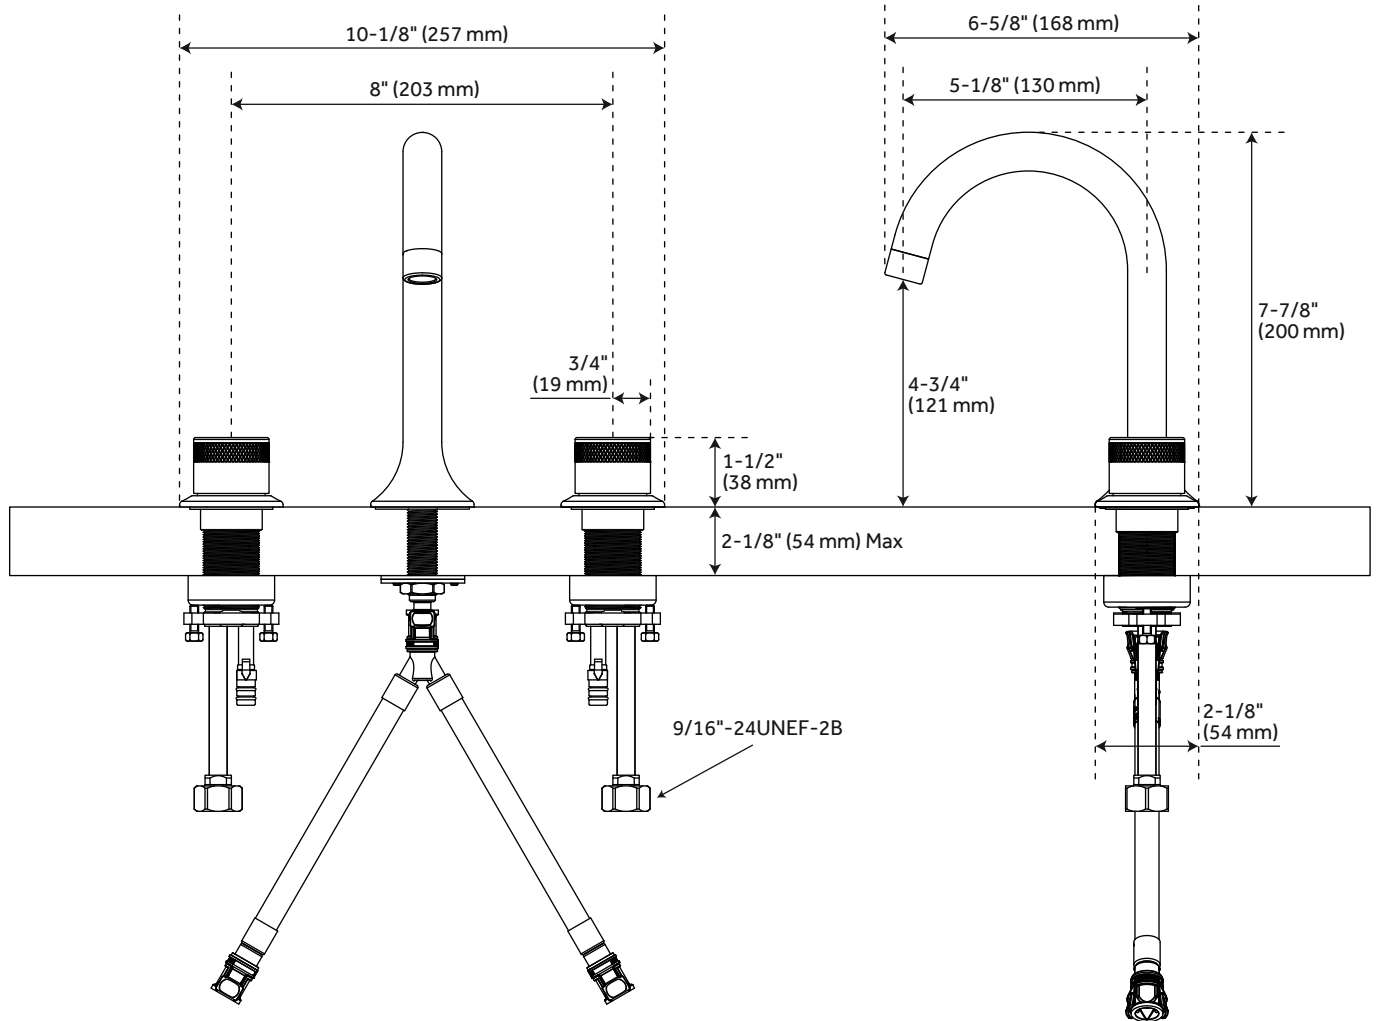

LENTZ

WIDESPREAD BATHROOM FAUCET - KNOB HANDLES

SKU: 951347

FEATURES

- Material: Brass
- Installation Type: Widespread
- Design: Modern
- Handle Type: Knob
- Hot and Cold Indicators: No
- Drain Included: Yes
- Maximum Flow Rate: 1.2 gpm (4.5 L/min)
@ 60 psi
- Drain in Compatible with Sinks that have
an Overflow Hole

CONTENTS

WIDESPREAD FAUCET PAGE 2

REVISED 03/23/2021

LENTZ

WIDESPREAD BATHROOM FAUCET - KNOB HANDLES

SKU: 951347

FEATURES

Max Countertop Thickness: 2-1/8"
 Faucet Centers: 8"
 Length: 10-1/8"
 Width: 6-5/8"
 Height: 7-7/8"
 Handle Height: 1-1/2"
 Handle Length: 3/4"
 Height to Spout: 4-3/4"
 Spout Reach: 5-1/8"
 Base Plate Diameter: 2-1/8"
 IPS: 1/2"