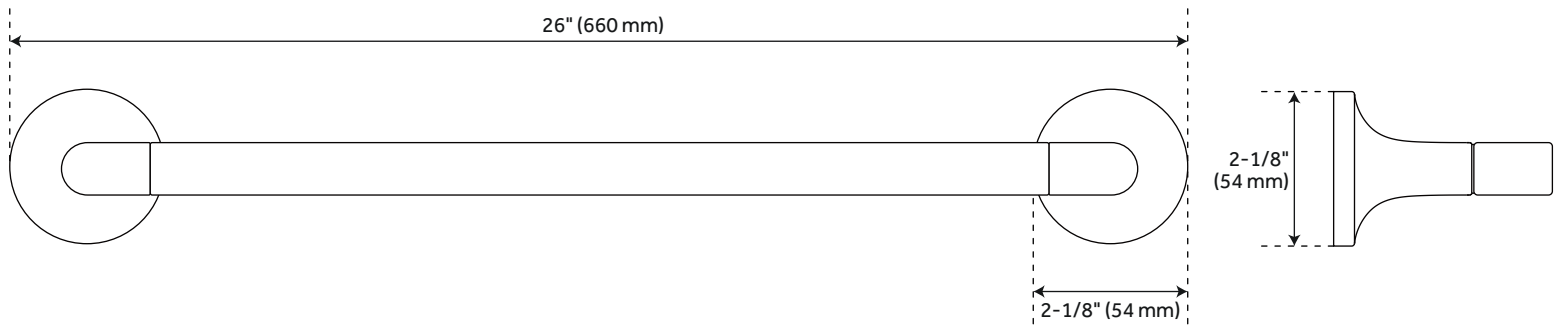

### FEATURES

- Length: 26"
- Height: 2-1/8"
- Depth: 3-1/8"
- Base Plate Diameter: 2-1/8"
- Centers: 24"