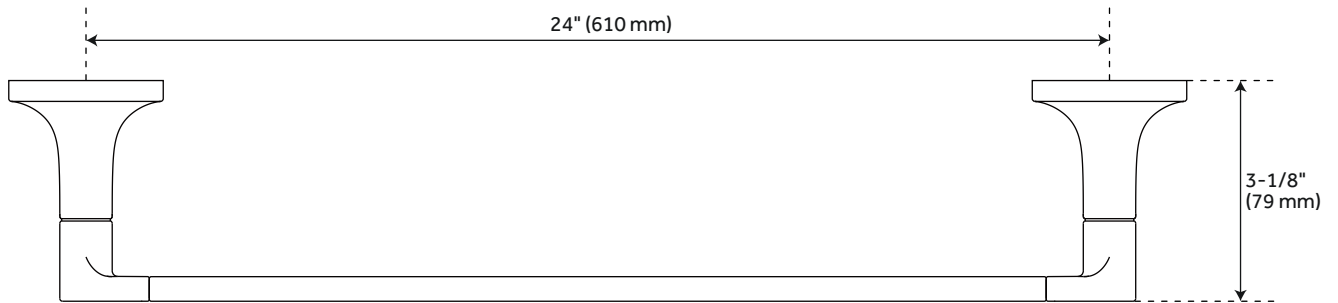

### FEATURES

- Length: 26"
- Height: 2-1/8"
- Depth: 3-1/8"
- Base Plate Diameter: 2-1/8"
- Centers: 24"