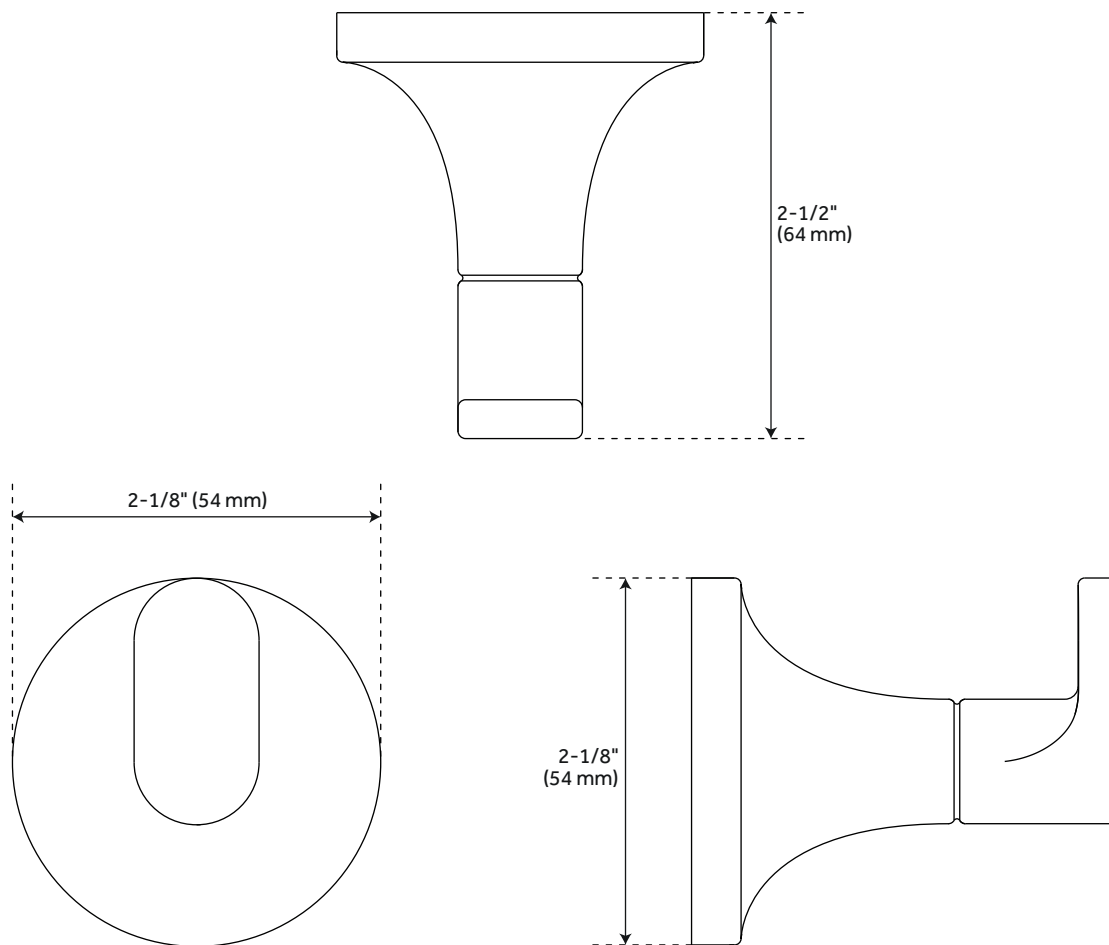

LENTZ

ROBE HOOK

SKU: 951356

FEATURES

- Material: Zinc
- Design: Modern
- Installation Type: Wall Mount
- Mounting Hardware Included: Yes
- Mounting Hardware Concealed: Yes

CONTENTS

ROBE HOOK PAGE 2

REVISED 03/26/2021

LENTZ

ROBE HOOK

SKU: 951356

FEATURES

Length: 2-1/8"

Height: 2-1/8"

Depth: 2-1/2"

Base Plate Diameter: 2-1/8"

PRODUCT IMAGE

All dimensions and specifications are nominal and may vary. Use actual products for accuracy in critical situations.

PAGE 2
Code: SHLZRH