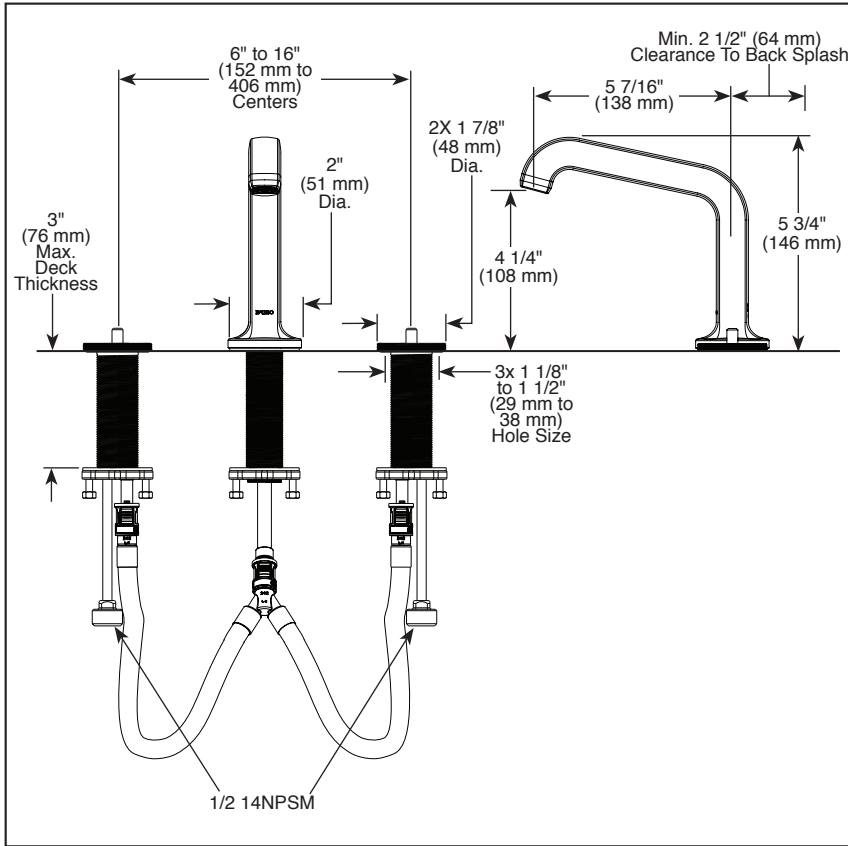

Submitted Model No.: _____

Specific Features: _____

BRIZO®

BATHROOM FAUCET

- Kintsu™ Collection
- Two Handle Widespread Deck Mount

STANDARD SPECIFICATIONS:

- Max flow rate 1.5 gpm @ 60 psi, 5.7 L/min @ 414 kPa
- Max flow rate (ECO model only) 1.2 gpm @ 60 psi, 4.5 L/min @ 414 kPa
- Three hole mount
- Control mechanism is a rotating cylinder ceramic cartridge with 90° rotation
- 1/2-14 NPSM threaded inlets
- Solid brass fabricated end valve and spout bodies
- Spout features laminar water flow
- Handles sold separately
- Note: Optional red/blue temperature indicator rings, order RP101684

WARRANTY

- Parts and Finish - Lifetime limited warranty; or for commercial purchasers, 10 years for multi-family residential (apartments and condominiums) and 5 years for all other commercial uses, in each case from the date of purchase.
- Electronic Parts and Batteries (if applicable) - 5 years from the date of purchase; or for commercial purchasers, 1 year from the date of purchase. No warranty is provided on batteries.

COMPLIES WITH:

- ASME A112.18.1 / CSA B125.1
- Indicates compliance to ICC/ANSI A117.1
- EPA WaterSense®

▲ Designate Proper Finish Suffix

Brizo Kitchen & Bath Company reserves the right (1) to make changes in specifications and materials, and (2) to change or discontinue models, both without notice or obligation. Dimensions are for reference only. See current full-line price book or www.brizo.com for finish options and product availability.

BSP-L-65307LF-LHP Rev. B

Brizo Kitchen & Bath Company

55 E. 111th Street, Indianapolis, Indiana 46280
350 South Edgeware Road, St. Thomas, ON N5P 4L1
© 2021 Brizo Kitchen & Bath Company