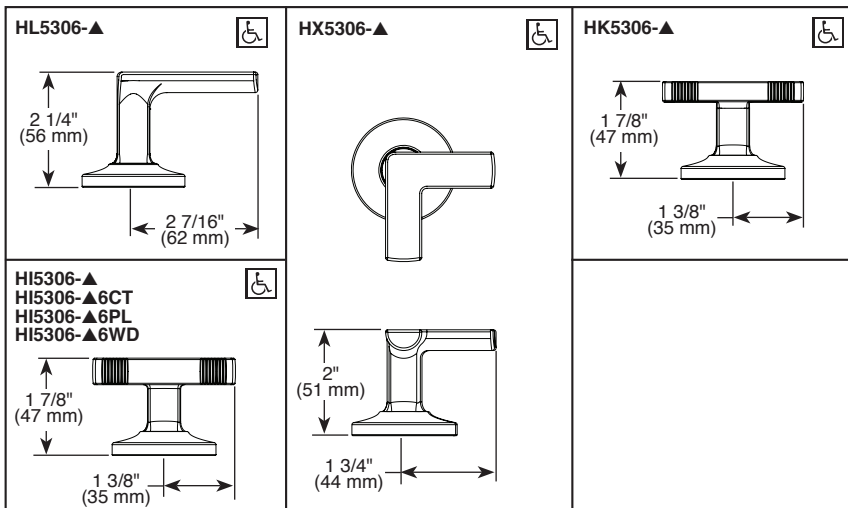

COMPLIES WITH:

- ASME A112.18.1 / CSA B125.1
- Indicates compliance to ICC/ANSI A117.1
- EPA WaterSense®