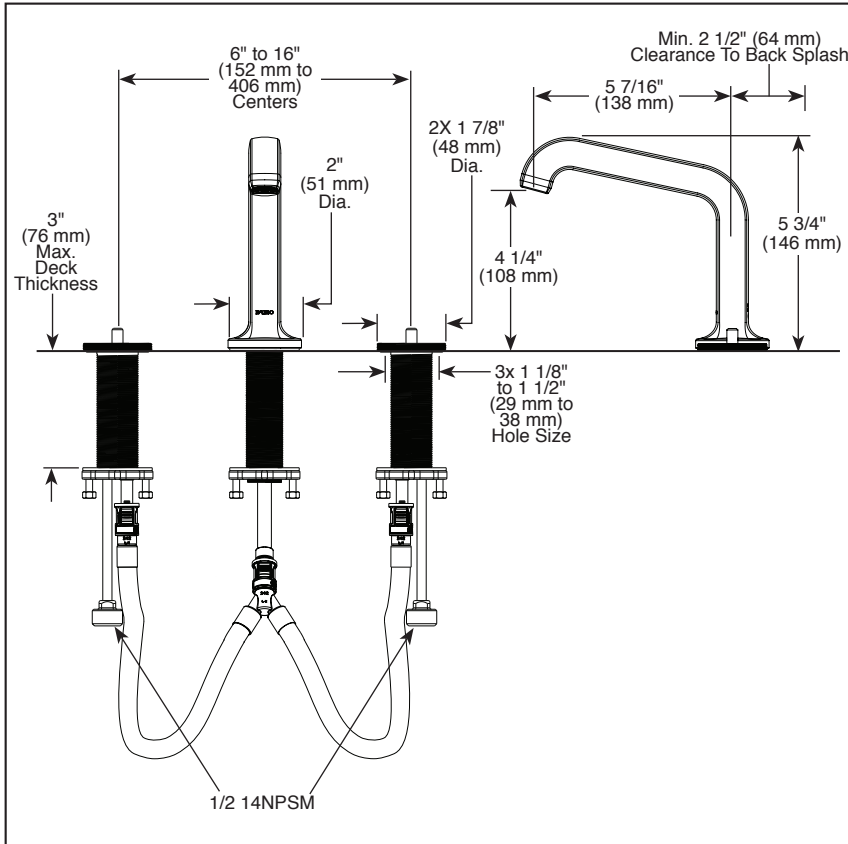

65307LF-▲LHP
65307LF-▲LHP-ECO

Submitted Model No.: _____

Specific Features: _____

BRIZO®

BATHROOM FAUCET

- Kintsu™ Collection
- Two Handle Widespread Deck Mount

STANDARD SPECIFICATIONS:

- Max flow rate 1.5 gpm @ 60 psi, 5.7 L/min @ 414 kPa
- Max flow rate (ECO model only) 1.2 gpm @ 60 psi, 4.5 L/min @ 414 kPa
- Three hole mount
- Control mechanism is a rotating cylinder ceramic cartridge with 90° rotation
- 1/2-14 NPSM threaded inlets
- Solid brass fabricated end valve and spout bodies
- Spout features laminar water flow
- Handles sold separately