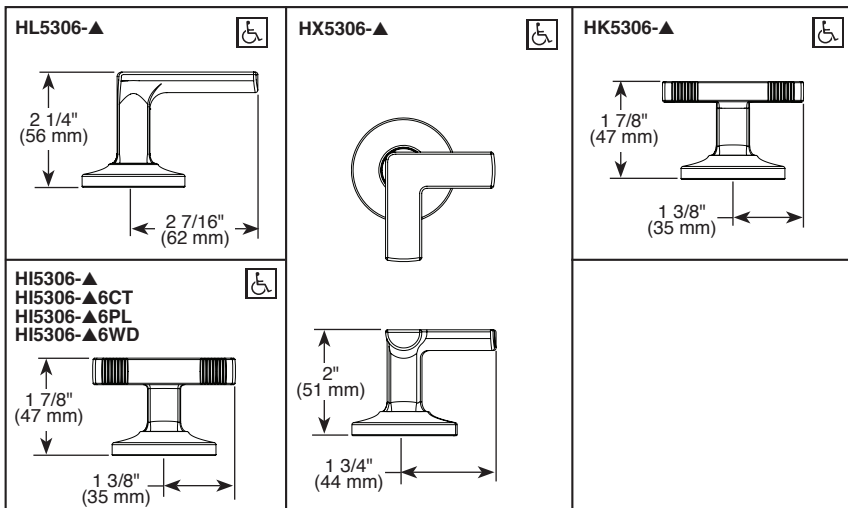

▲ Designate Proper Finish Suffix

Brizo Kitchen & Bath Company reserves the right (1) to make changes in specifications and materials, and (2) to change or discontinue models, both without notice or obligation. Dimensions are for reference only. See current full-line price book or www.brizo.com for finish options and product availability.

BSP-L-65307LF-LHP Rev. A

Brizo Kitchen & Bath Company

55 E. 111th Street, Indianapolis, Indiana 46280
350 South Edgeware Road, St. Thomas, ON N5P 4L1
© 2019 Brizo Kitchen & Bath Company