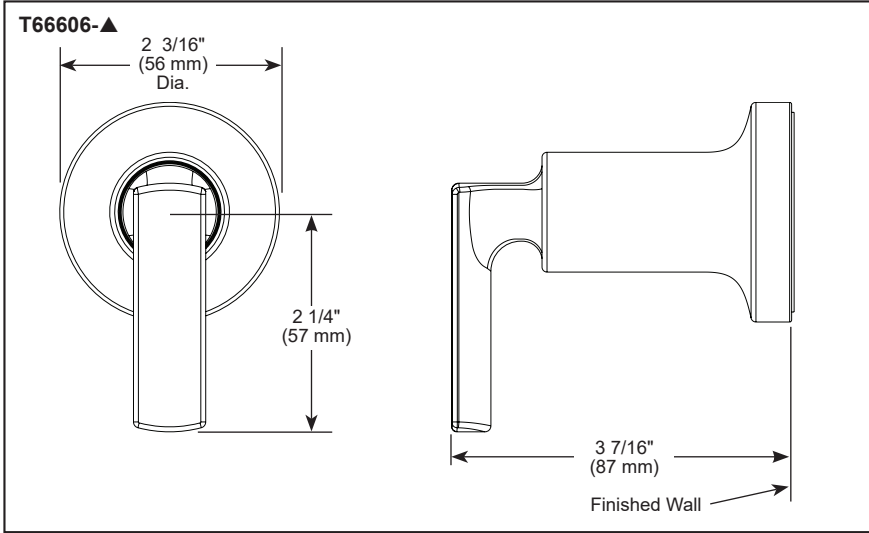

COMPLIES WITH:

- ASME A112.18.1 / CSA B125.1
- Indicates compliance to ICC/ANSI A117.1

Submitted Model No.: _____
Specific Features: _____