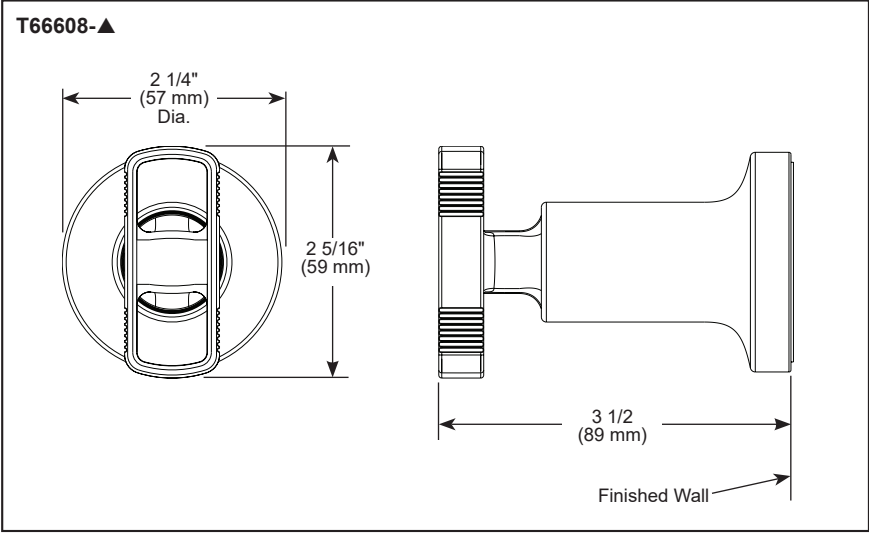

COMPLIES WITH:

- ASME A112.18.1 / CSA B125.1
- Indicates compliance to ICC/ANSI A117.1

Submitted Model No.: _____
Specific Features: _____