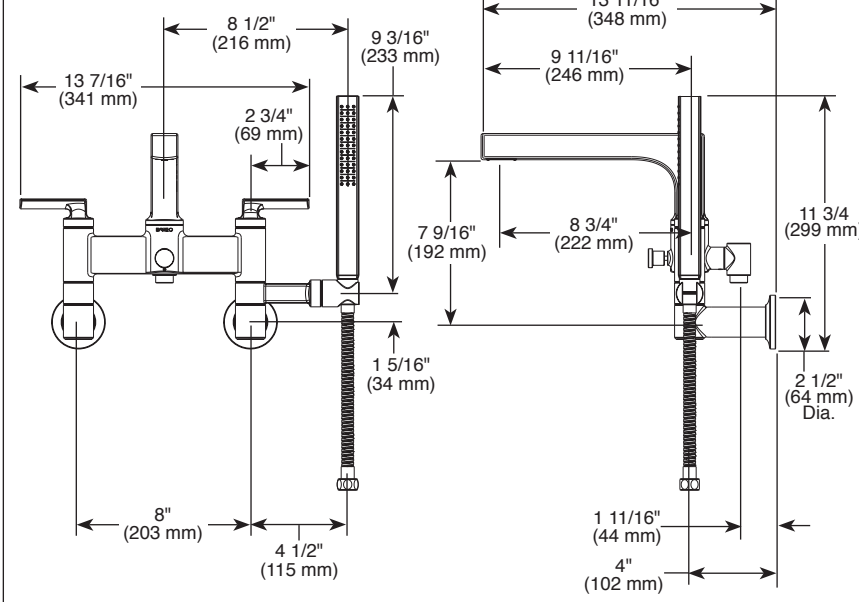

BRIZO®

TWO HANDLE WALL, DECK, AND FLOOR MOUNT TUB FILLER

- Kintsu™ Collection
- Wall, Deck or Floor Mount

Submitted Model No.: _____

Specific Features: _____

Wall Mount Configuration

Deck Mount Configuration

STANDARD SPECIFICATIONS:

- Solid brass construction
- Indexing handshower holder with full rotation
- 60"-82" stretchable finished metal hose
- High flow ceramic control valves
- Available in lever, knob and cross handles
- Certified dual check valves in handshower, 1.75 gpm @ 80 psi, 6.6 L/min @ 550 kPa
- Spout flow up to 12 gpm @ 60 psi, 45.4 L/min @ 410 kPa
- Auto resetting diverter
- Dual column design on 8" center-to-center
- Drain not included
- Insulated floor risers to control surface condensation and heat
- Requires mounting hardware:
 - T71764▲ wall mount unions
 - T71765▲ deck mount risers
 - T71766▲ floor mount risers
- Floor mount configuration requires rough-in to complete installation:
 - R70200-WS with integrated stops
 - R70200 without stops, provides maximum flow
- Optional accessory kit 695506

WARNING: Risk of personal injury. Do not use the tub filler as a grab bar or support bar. Install this product according to the installation guide.

COMPLIES WITH:

- ASME A112.18.1 / CSA B125.1
- Indicates compliance to ICC/ANSI A117.1 - Valve control only
- EPA WaterSense - Applies to T70306▲, T70307▲, and T70308▲ only