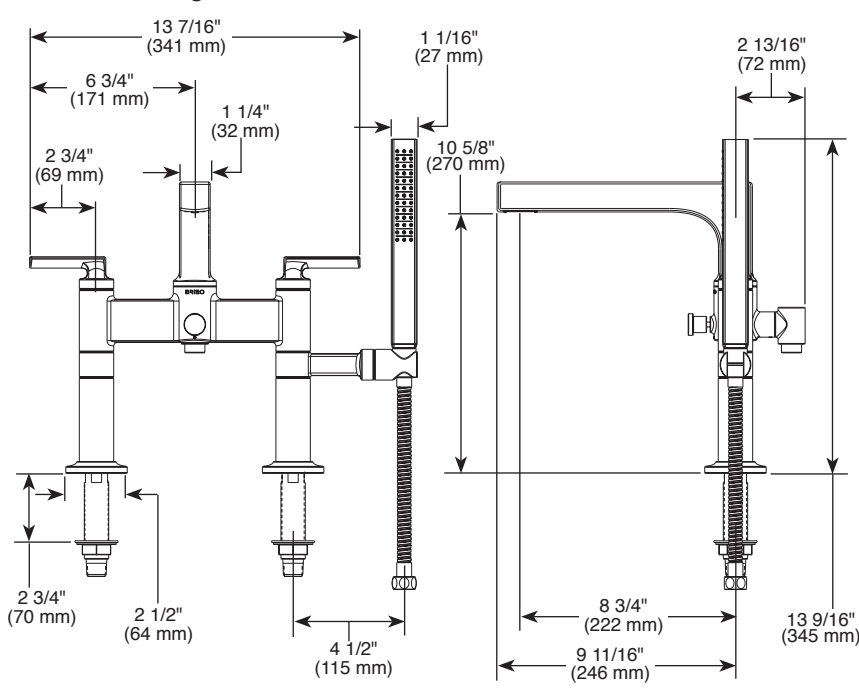

BRIZO®

TWO HANDLE WALL, DECK, AND FLOOR MOUNT TUB FILLER

- Kintsu™ Collection
- Wall, Deck or Floor Mount

Submitted Model No.: _____

Specific Features: _____

Wall Mount Configuration

Deck Mount Configuration

STANDARD SPECIFICATIONS:

- Solid brass construction
- Indexing handshower holder with full rotation
- 60"-82" stretchable finished metal hose
- High flow ceramic control valves
- Available in lever, knob and cross handles
- Certified dual check valves in handshower, 1.75 gpm @ 80 psi, 6.6 L/min @ 550 kPa
- Spout flow up to 12 gpm @ 60 psi, 45.4 L/min @ 410 kPa
- Auto resetting diverter
- Dual column design on 8" center-to-center
- Drain not included
- Insulated floor risers to control surface condensation and heat
- Requires mounting hardware:
 - T71764▲ wall mount unions
 - T71765▲ deck mount risers
 - T71766▲ floor mount risers
- Floor mount configuration requires rough-in to complete installation:
 - R70200-WS with integrated stops
 - R70200 without stops, provides maximum flow
- Optional accessory kit 695506

WARNING: Risk of personal injury. Do not use the tub filler as a grab bar or support bar. Install this product according to the installation guide.

COMPLIES WITH:

- ASME A112.18.1 / CSA B125.1
- Indicates compliance to ICC/ANSI A117.1 - Valve control only
- EPA WaterSense - Applies to T70306▲, T70307▲, and T70308▲ only