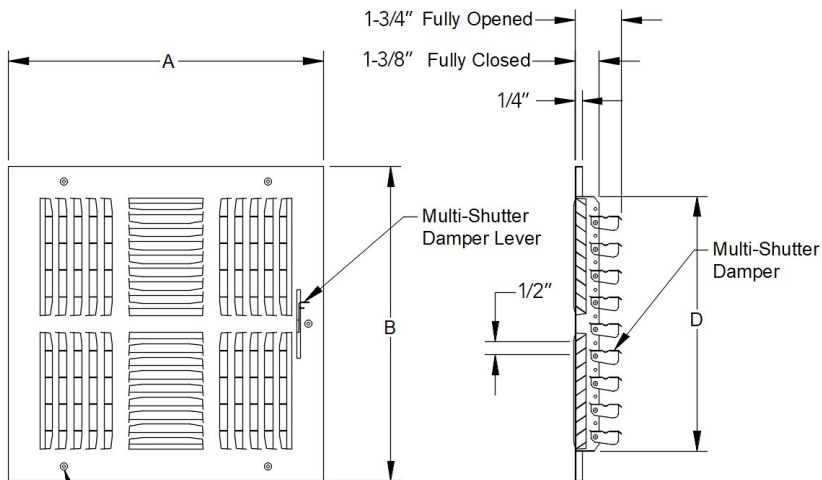

4-Way Stamped Steel Sidewall/Ceiling Register

Product Specifications

100 SERIES

Product Features

- 4-Way air pattern
- 1/2" spaced fins
- Both sidewall and ceiling applications
- Integral multi-shutter damper
- Metal lever

Countersunk Mounting Holes (6" x 6" and 8" x 8" will have 2 mounting holes, one on each side)

Specifications

SKU	Color	Size		Overall Outside Size		Actual Neck Size	
		Width (in.)	Height (in.)	Width (in.) Dim A	Height (in.) Dim B	Width (in.) Dim C*	Height (in.) Dim D
PS4WWJU100	White	6	6	7.75	7.75	5.50	5.50
PS4WWXX100	White	8	8	9.75	9.75	7.50	7.50
PS4WW1010100	White	10	10	11.75	11.75	9.50	9.50
PS4WW1212100	White	12	12	13.75	13.75	11.50	11.50
PS4WW1414100	White	14	14	15.75	15.75	13.50	13.50
PS4WW1616100	White	16	16	17.75	17.75	15.50	15.50

*This dimension is not shown on the dimensional drawing.

This is meant to demonstrate the general dimensions of this product. The illustrations are not meant to detail every aspect of the product. Drawings are not to scale. PROSELECT reserves the right to make changes without notice or obligation.