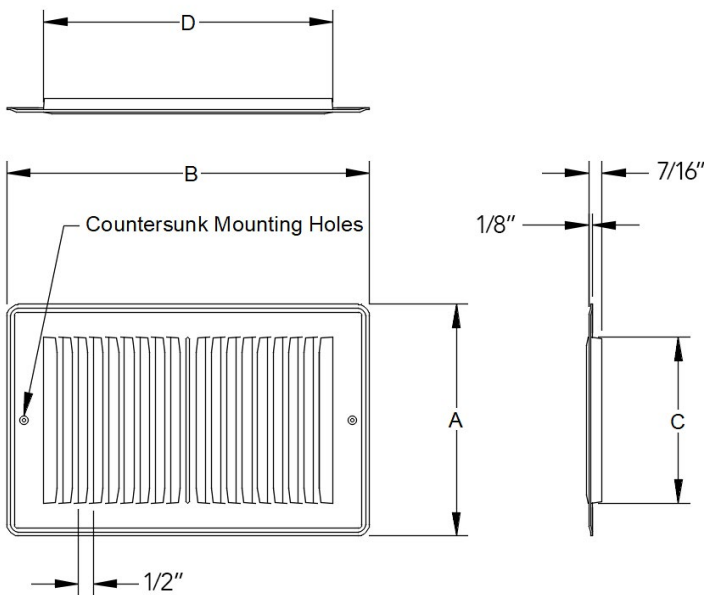

## Stamped Steel Toe Space Grille Product Specifications

### Product Features

- Two-way air pattern
- 1/2" spaced fins
- Heavy-duty steel construction

SKU	Color	Size		Overall Outside Size		Actual Neck Size	
		Width (in.)	Length (in.)	Width (in.) Dim A	Length (in.) Dim B	Width (in.) Dim C	Length (in.) Dim D
PSTSWK10100	White	2	10	3.50	11.50	1.75	9.50