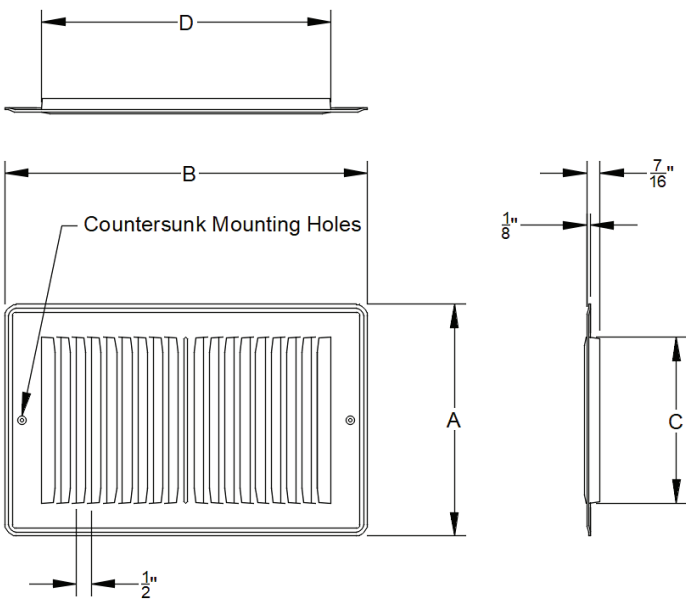

**100 SERIES: TOE SPACE GRILLE WHITE**
**Product Features**

- Two-way air pattern
- 1/2" spaced fins
- Heavy duty steel construction

**Specifications**

SKU	Color	Size		Over All Outside Size		Actual Neck Size	
		Length (in)	Height (in)	Length (in) Dim "A"	Height (in) Dim "B"	Length (in) Dim "C"*	Height (in) Dim "D"
PSTSWK10100	White	2	10	3.50	11.50	1.75	9.50

\*This dimension is not shown on the dimensional drawing.

This is meant to demonstrate the general dimensions of this product. The illustrations are not meant to detail every aspect of the product. Drawings are not to scale. PROSELECT reserves the right to make changes without notice or obligation.