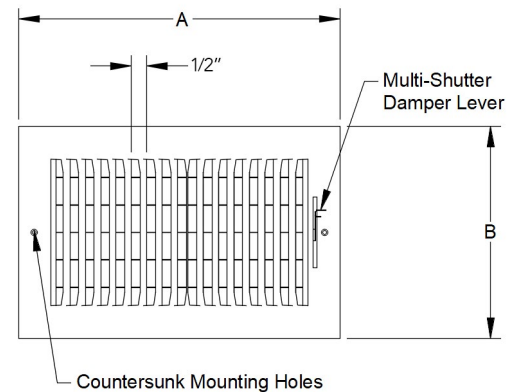

2-Way Stamped Steel Sidewall/Ceiling Register Product Specifications

100 SERIES

Product Features

- 2-Way air pattern
- 1/2" spaced fins
- Both ceiling and sidewall applications
- Integral multi-shutter damper
- Metal lever

SKU	Color	Size		Overall Outside Size		Actual Neck Size	
		Width (in.)	Height (in.)	Width (in.) Dim A	Height (in.) Dim B	Width (in.) Dim C*	Height (in.) Dim D
PS2WWUP100	White	6	4	7.75	5.75	5.50	3.50
PS2WWUU100	White	6	6	7.75	7.75	5.50	5.50
PS2WWXP100	White	8	4	9.75	5.75	7.50	3.50
PS2WWXU100	White	8	6	9.75	7.75	7.50	5.50
PS2WWXX100	White	8	8	9.75	9.75	7.50	7.50
PS2WW10P100	White	10	4	11.75	5.75	9.50	3.50
PS2WW10S100	White	10	5	11.75	6.75	9.50	4.50
PS2WW10U100	White	10	6	11.75	7.75	9.50	5.50
PS2WW10X100	White	10	8	11.75	9.75	9.50	7.50
PS2WW1010100	White	10	10	11.75	11.75	9.50	9.50
PS2WW12P100	White	12	4	13.75	5.75	11.50	3.50
PS2WW12S100	White	12	5	13.75	6.75	11.50	4.50
PS2WW12U100	White	12	6	13.75	7.75	11.50	5.50
PS2WW12X100	White	12	8	13.75	9.75	11.50	7.50
PS2WW1210100	White	12	10	13.75	11.75	11.50	9.50
PS2WW1212100	White	12	12	13.75	13.75	11.50	11.50
PS2WW14P100	White	14	4	15.75	5.75	13.50	3.50
PS2WW14U100	White	14	6	15.75	7.75	13.50	5.50
PS2WW14X100	White	14	8	15.75	9.75	13.50	7.50
PS2WW1410100	White	14	10	15.75	11.75	13.50	9.50
PS2WW16P100	White	16	4	17.75	5.75	15.50	3.50
PS2WW16U100	White	16	6	17.75	7.75	15.50	5.50
PS2WW16X100	White	16	8	17.75	9.75	15.50	7.50
PS2WW18U100	White	18	6	19.75	7.75	17.50	5.50
PS2WW18X100	White	18	8	19.75	9.75	17.50	7.50
PS2WW20U100	White	20	6	21.75	7.75	19.50	5.50
PS2WW20X100	White	20	8	21.75	9.75	19.50	7.50
PS2WW24U100	White	24	6	25.75	7.75	23.50	5.50
PS2WW24X100	White	24	8	25.75	9.75	23.50	7.50

*This dimension is not shown on the dimensional drawing.

This is meant to demonstrate the general dimensions of this product. The illustrations are not meant to detail every aspect of the product. Drawings are not to scale. PROSELECT reserves the right to make changes without notice or obligation.