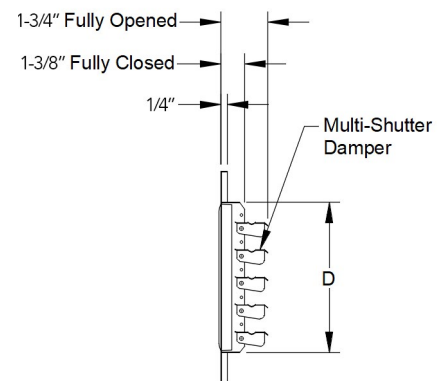

2-Way Stamped Steel Sidewall/Ceiling Register Product Specifications

100 SERIES

Product Features

- 2-Way air pattern
- 1/2" spaced fins
- Both ceiling and sidewall applications
- Integral multi-shutter damper
- Metal lever

SKU	Color	Size		Overall Outside Size		Actual Neck Size	
		Width (in.)	Height (in.)	Width (in.) Dim A	Height (in.) Dim B	Width (in.) Dim C*	Height (in.) Dim D
PS2WWUP100	White	6	4	7.75	5.75	5.50	3.50
PS2WWUU100	White	6	6	7.75	7.75	5.50	5.50
PS2WWXP100	White	8	4	9.75	5.75	7.50	3.50
PS2WWXU100	White	8	6	9.75	7.75	7.50	5.50
PS2WWXX100	White	8	8	9.75	9.75	7.50	7.50
PS2WW10P100	White	10	4	11.75	5.75	9.50	3.50
PS2WW10S100	White	10	5	11.75	6.75	9.50	4.50
PS2WW10U100	White	10	6	11.75	7.75	9.50	5.50
PS2WW10X100	White	10	8	11.75	9.75	9.50	7.50
PS2WW1010100	White	10	10	11.75	11.75	9.50	9.50
PS2WW12P100	White	12	4	13.75	5.75	11.50	3.50
PS2WW12S100	White	12	5	13.75	6.75	11.50	4.50
PS2WW12U100	White	12	6	13.75	7.75	11.50	5.50
PS2WW12X100	White	12	8	13.75	9.75	11.50	7.50
PS2WW1210100	White	12	10	13.75	11.75	11.50	9.50
PS2WW1212100	White	12	12	13.75	13.75	11.50	11.50
PS2WW14P100	White	14	4	15.75	5.75	13.50	3.50
PS2WW14U100	White	14	6	15.75	7.75	13.50	5.50
PS2WW14X100	White	14	8	15.75	9.75	13.50	7.50
PS2WW1410100	White	14	10	15.75	11.75	13.50	9.50
PS2WW16P100	White	16	4	17.75	5.75	15.50	3.50
PS2WW16U100	White	16	6	17.75	7.75	15.50	5.50
PS2WW16X100	White	16	8	17.75	9.75	15.50	7.50
PS2WW18U100	White	18	6	19.75	7.75	17.50	5.50
PS2WW18X100	White	18	8	19.75	9.75	17.50	7.50
PS2WW20U100	White	20	6	21.75	7.75	19.50	5.50
PS2WW20X100	White	20	8	21.75	9.75	19.50	7.50
PS2WW24U100	White	24	6	25.75	7.75	23.50	5.50
PS2WW24X100	White	24	8	25.75	9.75	23.50	7.50

*This dimension is not shown on the dimensional drawing.

This is meant to demonstrate the general dimensions of this product. The illustrations are not meant to detail every aspect of the product. Drawings are not to scale. PROSELECT reserves the right to make changes without notice or obligation.