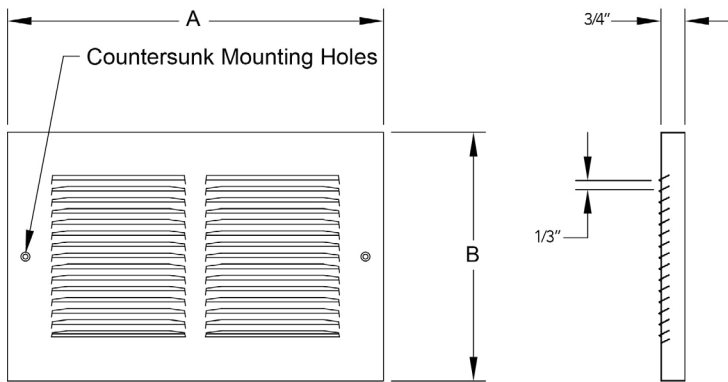

Stamped Steel Baseboard Return Air Grille Product Specifications

100 SERIES

Product Features

- 1/3" spaced fins
- Baseboard applications
- 3/4" turn back margin

Specifications

SKU	Color	Size		Overall Outside Size	
		Width (in.)	Height (in.)	Width (in.) Dim A	Height (in.) Dim B
PSRG783W14U100	White	14	6	15.75	7.75
PSRG783W14X100	White	14	8	15.75	9.75
PSRG783W30X100	White	30	8	31.75	9.75

*This dimension is not shown on the dimensional drawing.

This is meant to demonstrate the general dimensions of this product. The illustrations are not meant to detail every aspect of the product. Drawings are not to scale. PROSELECT reserves the right to make changes without notice or obligation.