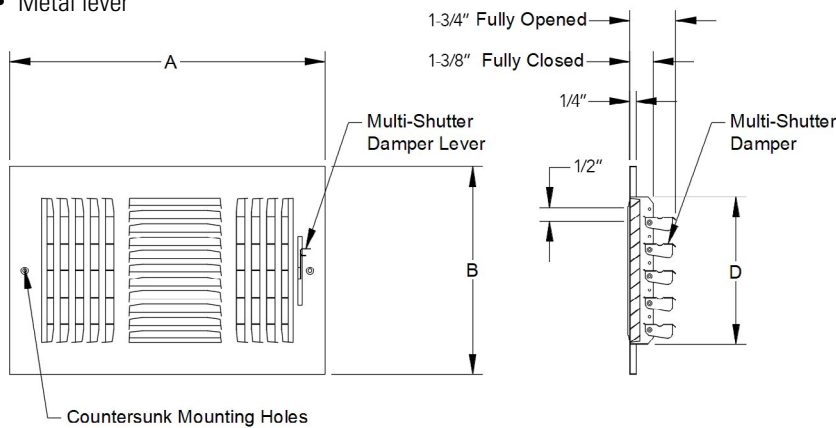

3-Way Stamped Steel Sidewall/Ceiling Register

Product Specifications

100 SERIES

Product Features

- 3-Way air pattern
- 1/2" spaced fins
- Both sidewall and ceiling applications
- Integral multi-shutter damper
- Metal lever

SKU	Color	Size		Overall Outside Size		Actual Neck Size	
		Width (in.)	Height (in.)	Width (in.) Dim A	Height (in.) Dim B	Width (in.) Dim C*	Height (in.) Dim D
PS3WWUU100	White	6	6	7.75	7.75	5.50	5.50
PS3WWXP100	White	8	4	9.75	5.75	7.50	3.50
PS3WWXU100	White	8	6	9.75	7.75	7.50	5.50
PS3WWXX100	White	8	8	9.75	9.75	7.50	7.50
PS3WW10P100	White	10	4	11.75	5.75	9.50	3.50
PS3WW10U100	White	10	6	11.75	7.75	9.50	5.50
PS3WW10X100	White	10	8	11.75	9.75	9.50	7.50
PS3WW1010100	White	10	10	11.75	11.75	9.50	9.50
PS3WW12P100	White	12	4	13.75	5.75	11.50	3.50
PS3WW12U100	White	12	6	13.75	7.75	11.50	5.50
PS3WW12X100	White	12	8	13.75	9.75	11.50	7.50
PS3WW1212100	White	12	12	13.75	13.75	11.50	11.50
PS3WW14P100	White	14	4	15.75	5.75	13.50	3.50
PS3WW14U100	White	14	6	15.75	7.75	13.50	5.50
PS3WW14X100	White	14	8	15.75	9.75	13.50	7.50
PS3WW1410100	White	14	10	15.75	11.75	13.50	9.50
PS3WW16X100	White	16	8	17.75	9.75	15.50	7.50

*This dimension is not shown on the dimensional drawing.

This is meant to demonstrate the general dimensions of this product. The illustrations are not meant to detail every aspect of the product. Drawings are not to scale. PROSELECT reserves the right to make changes without notice or obligation.