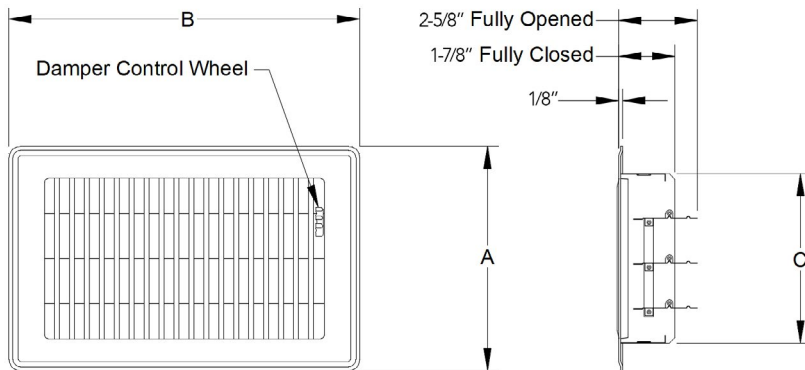

### Product Features

- Heavy-duty steel construction
- One-piece frame
- Two-way air pattern
- 1/2" spaced fins
- Foot-operated control wheel

### Specifications

SKU	Color	Size		Overall Outside Size		Actual Neck Size	
		Width (in.)	Length (in.)	Width (in.) Dim A	Length (in.) Dim B	Width (in.) Dim C	Length (in.) Dim D*
PSFDBK10100	Brown	2	10	3.75	11.50	1.75	9.75
PSFDBK12100	Brown	2	12	3.75	13.50	1.75	11.75
PSFDWK12100	White	2	12	3.75	13.50	1.75	11.75
PSFDBP10100	Brown	4	10	5.50	11.50	3.75	9.75
PSFDWP10100	White	4	10	5.50	11.50	3.75	9.75
PSFDBP12100	Brown	4	12	5.50	13.50	3.75	11.75
PSFDWP12100	White	4	12	5.50	13.50	3.75	11.75
PSFDBP14100	Brown	4	14	5.50	15.50	3.75	13.75
PSFDBU10100	Brown	6	10	7.50	11.50	5.75	9.75
PSFDBU12100	Brown	6	12	7.50	13.50	5.75	11.75

\*This dimension is not shown on the dimensional drawing.

This is meant to demonstrate the general dimensions of this product. The illustrations are not meant to detail every aspect of the product. Drawings are not to scale. PROSELECT reserves the right to make changes without notice or obligation.