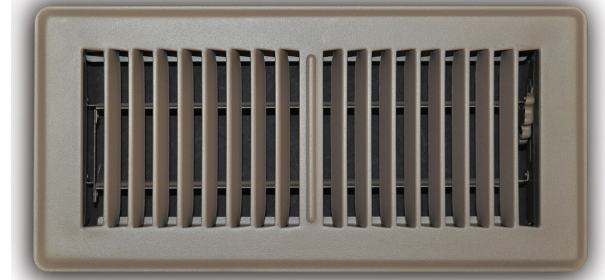

100 SERIES: FLOOR DIFFUSER BROWN

Product Features

- Heavy duty steel construction
- One-piece frame
- Two-way air pattern
- 1/2" spaced fins
- Foot operated control wheel

Specifications

SKU	Color	Size		Over All Outside Size		Actual Neck Size	
		Length (in)	Height (in)	Length (in) Dim "A"	Height (in) Dim "B"	Length (in) Dim "C"*	Height (in) Dim "D"
PSFDBK10100	Brown	2	10	3.75	11.50	1.75	9.75
PSFDBK12100	Brown	2	12	3.75	13.50	1.75	11.75
PSFDBP10100	Brown	4	10	5.50	11.50	3.75	9.75
PSFDBP12100	Brown	4	12	5.50	13.50	3.75	11.75
PSFDBP14100	Brown	4	14	5.50	15.50	3.75	13.75
PSFDBU10100	Brown	6	10	7.50	11.50	5.75	9.75
PSFDBU12100	Brown	6	12	7.50	13.50	5.75	11.75
PSFDWP10100	White	4	10	5.50	11.50	3.75	9.75
PSFDWK12100	White	2	12	3.75	13.50	1.75	11.75
PSFDWP12100	White	4	12	5.50	13.50	3.75	11.75

*This dimension is not shown on the dimensional drawing.

This is meant to demonstrate the general dimensions of this product. The illustrations are not meant to detail every aspect of the product. Drawings are not to scale. PROSELECT reserves the right to make changes without notice or obligation.