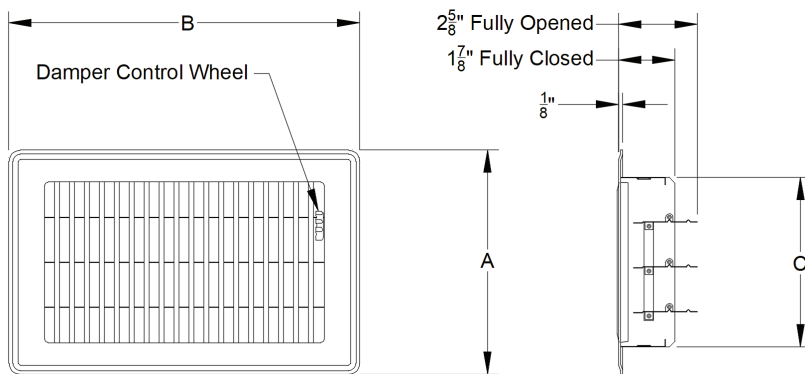

100 SERIES: FLOOR DIFFUSER BROWN

Product Features

- Heavy duty steel construction
- One-piece frame
- Two-way air pattern
- 1/2" spaced fins
- Foot operated control wheel

Specifications

SKU	Color	Size		Over All Outside Size		Actual Neck Size	
		Length (in)	Height (in)	Length (in) Dim "A"	Height (in) Dim "B"	Length (in) Dim "C"*	Height (in) Dim "D"
PSFDBK10100	Brown	2	10	3.75	11.50	1.75	9.75
PSFDBK12100	Brown	2	12	3.75	13.50	1.75	11.75
PSFDBP10100	Brown	4	10	5.50	11.50	3.75	9.75
PSFDBP12100	Brown	4	12	5.50	13.50	3.75	11.75
PSFDBP14100	Brown	4	14	5.50	15.50	3.75	13.75
PSFDBU10100	Brown	6	10	7.50	11.50	5.75	9.75
PSFDBU12100	Brown	6	12	7.50	13.50	5.75	11.75
PSFDWP10100	White	4	10	5.50	11.50	3.75	9.75
PSFDWK12100	White	2	12	3.75	13.50	1.75	11.75
PSFDWP12100	White	4	12	5.50	13.50	3.75	11.75

*This dimension is not shown on the dimensional drawing.

This is meant to demonstrate the general dimensions of this product. The illustrations are not meant to detail every aspect of the product. Drawings are not to scale. PROSELECT reserves the right to make changes without notice or obligation.