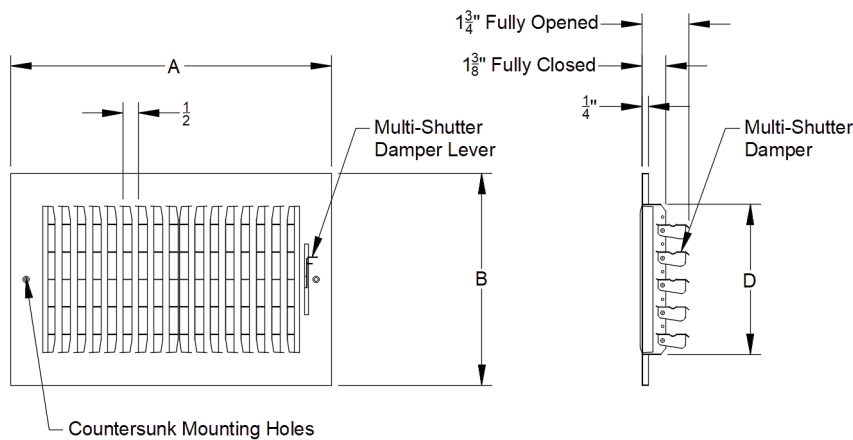

2-Way Sidewall/Ceiling Register

Product Specifications

100 SERIES

Product Features

- 2-Way air pattern
- 1/2" Spaced fins
- Both ceiling and sidewall applications
- Integral multi-shutter damper
- Metal lever

Specifications

SKU	Color	Size		Over All Outside Size		Actual Neck Size	
		Length (in.)	Height (in.)	Length (in.) Dim A	Height (in.) Dim B	Length (in.) Dim C*	Height (in.) Dim D
PS2WWXP100	White	8	4	9.75	5.75	7.50	3.50
PS2WWXU100	White	8	6	9.75	7.75	7.50	5.50
PS2WW10P100	White	10	4	11.75	5.75	9.50	3.50
PS2WW10U100	White	10	6	11.75	7.75	9.50	5.50
PS2WW10X100	White	10	8	11.75	9.75	9.50	7.50
PS2WW12P100	White	12	4	13.75	5.75	11.50	3.50
PS2WW12U100	White	12	6	13.75	7.75	11.50	5.50
PS2WW14P100	White	14	4	15.75	5.75	13.50	3.50
PS2WW14U100	White	14	6	15.75	7.75	13.50	5.50

*This dimension is not shown on the dimensional drawing.

This is meant to demonstrate the general dimensions of this product. The illustrations are not meant to detail every aspect of the product. Drawings are not to scale. PROSELECT reserves the right to make changes without notice or obligation.