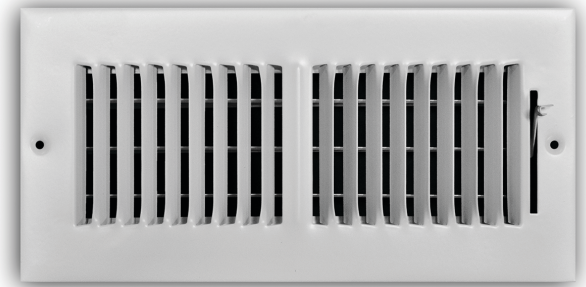

2-Way Sidewall/Ceiling Register

Product Specifications

100 SERIES

Product Features

- 2-Way air pattern
- 1/2" Spaced fins
- Both ceiling and sidewall applications
- Integral multi-shutter damper
- Metal lever

Specifications

SKU	Color	Size		Over All Outside Size		Actual Neck Size	
		Length (in.)	Height (in.)	Length (in.) Dim A	Height (in.) Dim B	Length (in.) Dim C*	Height (in.) Dim D
PS2WWXP100	White	8	4	9.75	5.75	7.50	3.50
PS2WWXU100	White	8	6	9.75	7.75	7.50	5.50
PS2WW10P100	White	10	4	11.75	5.75	9.50	3.50
PS2WW10U100	White	10	6	11.75	7.75	9.50	5.50
PS2WW10X100	White	10	8	11.75	9.75	9.50	7.50
PS2WW12P100	White	12	4	13.75	5.75	11.50	3.50
PS2WW12U100	White	12	6	13.75	7.75	11.50	5.50
PS2WW14P100	White	14	4	15.75	5.75	13.50	3.50
PS2WW14U100	White	14	6	15.75	7.75	13.50	5.50