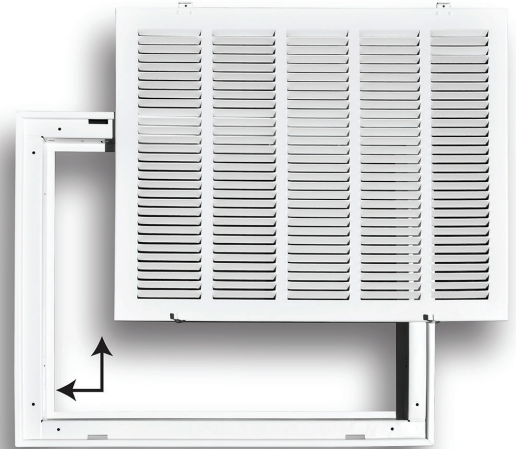

## 100 SERIES: RETURN FILTER GRILLE

### Product Features

- 1/2" spaced fins
- Both sidewall and ceiling applications
- Designed to hold 1" deep filter
- Removable face for ease of cleaning

### Specifications

SKU	Color	Size		Over All Outside Size		Actual Neck Size	
		Length (in)	Height (in)	Length (in) Dim "A"	Height (in) Dim "B"	Length (in) Dim "C"*	Height (in) Dim "D"
PSFGW1212100	White	12	12	14.75	14.75	12.00	12.00
PSFGW1414100	White	14	14	16.75	16.75	14.00	14.00
PSFGW1420100	White	14	20	16.75	22.75	14.00	20.00
PSFGW1425100	White	14	25	16.75	27.75	14.00	25.00
PSFGW1430100	White	14	30	16.75	32.75	14.00	30.00
PSFGW1620100	White	16	20	18.75	22.75	16.00	20.00
PSFGW1625100	White	16	25	18.75	27.75	16.00	25.00
PSFGW2014100	White	20	14	22.75	16.75	20.00	14.00
PSFGW2025100	White	20	25	22.75	27.75	20.00	25.00
PSFGW2030100	White	20	30	22.75	32.75	20.00	30.00
PSFGW2412100	White	24	12	26.75	14.75	24.00	12.00
PSFGW2414100	White	24	14	26.75	16.75	24.00	14.00
PSFGW3014100	White	30	14	32.75	16.75	30.00	14.00
PSFGW3020100	White	30	20	32.75	22.75	30.00	20.00