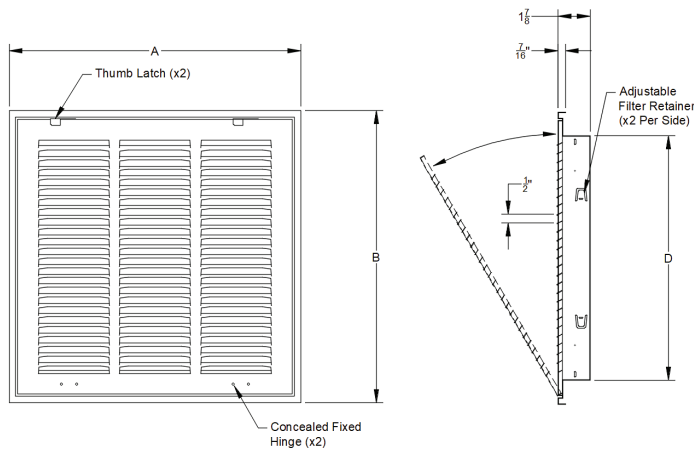

### Product Features

- 1/2" spaced fins
- Both sidewall and ceiling applications
- Designed to hold 1" deep filter
- Removable face for ease of cleaning

### Specifications

SKU	Color	Size		Over All Outside Size		Actual Neck Size	
		Length (in)	Height (in)	Length (in) Dim "A"	Height (in) Dim "B"	Length (in) Dim "C"*	Height (in) Dim "D"
PSFGW1212100	White	12	12	14.75	14.75	12.00	12.00
PSFGW1414100	White	14	14	16.75	16.75	14.00	14.00
PSFGW1420100	White	14	20	16.75	22.75	14.00	20.00
PSFGW1425100	White	14	25	16.75	27.75	14.00	25.00
PSFGW1430100	White	14	30	16.75	32.75	14.00	30.00
PSFGW1620100	White	16	20	18.75	22.75	16.00	20.00
PSFGW1625100	White	16	25	18.75	27.75	16.00	25.00
PSFGW2014100	White	20	14	22.75	16.75	20.00	14.00
PSFGW2025100	White	20	25	22.75	27.75	20.00	25.00
PSFGW2030100	White	20	30	22.75	32.75	20.00	30.00
PSFGW2412100	White	24	12	26.75	14.75	24.00	12.00
PSFGW2414100	White	24	14	26.75	16.75	24.00	14.00
PSFGW3014100	White	30	14	32.75	16.75	30.00	14.00
PSFGW3020100	White	30	20	32.75	22.75	30.00	20.00

\*This dimension is not shown on the dimensional drawing.

This is meant to demonstrate the general dimensions of this product. The illustrations are not meant to detail every aspect of the product. Drawings are not to scale. PROSELECT reserves the right to make changes without notice or obligation.