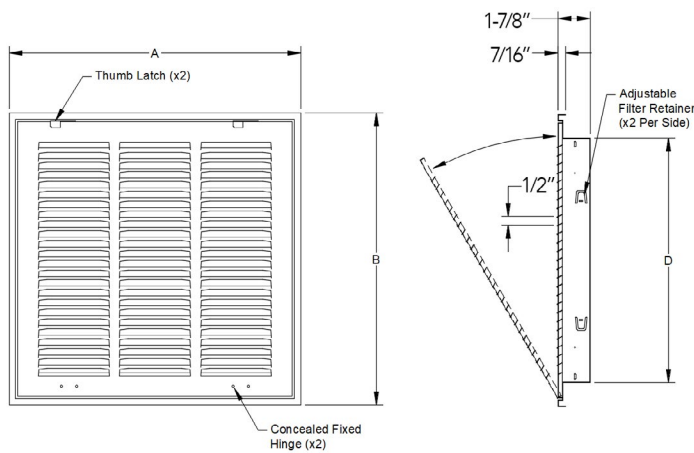

Stamped Steel Return Air Filter Grille Product Specifications

100 SERIES

Product Features

- 1/2" spaced fins
- Both sidewall and ceiling applications
- Designed to hold 1" deep filter
- Removable face for ease of cleaning

Specifications

SKU	Color	Size		Overall Outside Size		Actual Neck Size	
		Width (in.)	Height (in.)	Width (in.) Dim A	Height (in.) Dim B	Width (in.) Dim C*	Height (in.) Dim D
PSFGW1010100	White	10	10	12.75	12.75	10.00	10.00
PSFGW1020100	White	10	20	12.75	22.75	10.00	20.00
PSFGW1212100	White	12	12	14.75	14.75	12.00	12.00
PSFGW1220100	White	12	20	14.75	22.75	12.00	20.00
PSFGW1224100	White	12	24	14.75	26.75	12.00	24.00
PSFGW1230100	White	12	30	14.75	32.75	12.00	30.00
PSFGW1236100	White	12	36	14.75	38.75	12.00	36.00
PSFGW14X100	White	14	8	16.75	10.75	14.00	8.00
PSFGW1412100	White	14	12	16.75	14.75	14.00	12.00
PSFGW1414100	White	14	14	16.75	16.75	14.00	14.00
PSFGW1420100	White	14	20	16.75	22.75	14.00	20.00
PSFGW1424100	White	14	24	16.75	26.75	14.00	24.00
PSFGW1425100	White	14	25	16.75	27.75	14.00	25.00
PSFGW1430100	White	14	30	16.75	32.75	14.00	30.00
PSFGW1616100	White	16	16	18.75	18.75	16.00	16.00
PSFGW1620100	White	16	20	18.75	22.75	16.00	20.00
PSFGW1624100	White	16	24	18.75	26.75	16.00	24.00

*This dimension is not shown on the dimensional drawing.

This is meant to demonstrate the general dimensions of this product. The illustrations are not meant to detail every aspect of the product. Drawings are not to scale. PROSELECT reserves the right to make changes without notice or obligation.