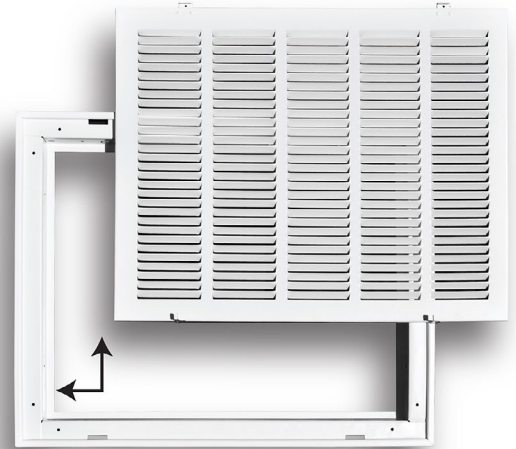

Stamped Steel Return Air Filter Grille Product Specifications

100 SERIES

Product Features

- 1/2" spaced fins
- Both sidewall and ceiling applications
- Designed to hold 1" deep filter
- Removable face for ease of cleaning

Specifications

SKU	Color	Size		Overall Outside Size		Actual Neck Size	
		Width (in.)	Height (in.)	Width (in.) Dim A	Height (in.) Dim B	Width (in.) Dim C*	Height (in.) Dim D
PSFGW1010100	White	10	10	12.75	12.75	10.00	10.00
PSFGW1020100	White	10	20	12.75	22.75	10.00	20.00
PSFGW1212100	White	12	12	14.75	14.75	12.00	12.00
PSFGW1220100	White	12	20	14.75	22.75	12.00	20.00
PSFGW1224100	White	12	24	14.75	26.75	12.00	24.00
PSFGW1230100	White	12	30	14.75	32.75	12.00	30.00
PSFGW1236100	White	12	36	14.75	38.75	12.00	36.00
PSFGW14X100	White	14	8	16.75	10.75	14.00	8.00
PSFGW1412100	White	14	12	16.75	14.75	14.00	12.00
PSFGW1414100	White	14	14	16.75	16.75	14.00	14.00
PSFGW1420100	White	14	20	16.75	22.75	14.00	20.00
PSFGW1424100	White	14	24	16.75	26.75	14.00	24.00
PSFGW1425100	White	14	25	16.75	27.75	14.00	25.00
PSFGW1430100	White	14	30	16.75	32.75	14.00	30.00
PSFGW1616100	White	16	16	18.75	18.75	16.00	16.00
PSFGW1620100	White	16	20	18.75	22.75	16.00	20.00
PSFGW1624100	White	16	24	18.75	26.75	16.00	24.00