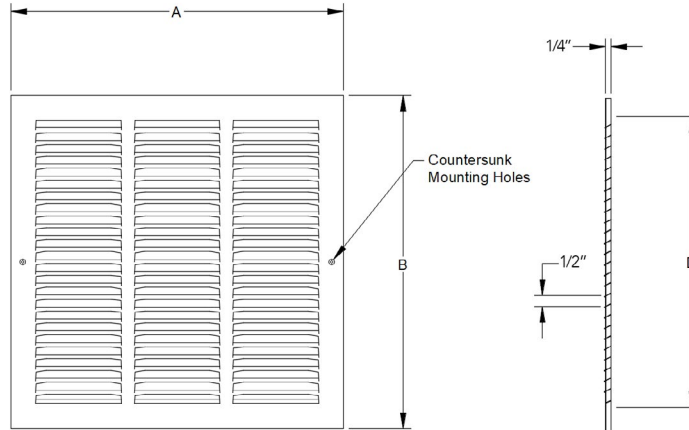

Stamped Steel Return Air Grille Product Specifications

100 SERIES

Product Features

- 1/2" spaced fins
- Both sidewall and ceiling applications

SKU	Color	Size		Overall Outside Size		Actual Neck Size	
		Width (in.)	Height (in.)	Width (in.) Dim A	Height (in.) Dim B	Width (in.) Dim C*	Height (in.) Dim D
PSRGW1210100	White	12	10	13.75	11.75	11.75	9.75
PSRGW1212100	White	12	12	13.75	13.75	11.75	11.75
PSRGW14X100	White	14	8	15.75	9.75	13.75	7.75
PSRGW1410100	White	14	10	15.75	11.75	13.75	9.75
PSRGW1414100	White	14	14	15.75	15.75	13.75	13.75
PSRGW1420100	White	14	20	15.75	21.75	13.75	19.75
PSRGW1610100	White	16	10	17.75	11.75	15.75	9.75
PSRGW1616100	White	16	16	17.75	17.75	15.75	15.75
PSRGW2010100	White	20	10	21.75	11.75	19.75	9.75
PSRGW2014100	White	20	14	21.75	15.75	19.75	13.75
PSRGW2020100	White	20	20	21.75	21.75	19.75	19.75
PSRGW2410100	White	24	10	25.75	11.75	23.75	9.75
PSRGW2412100	White	24	12	25.75	13.75	23.75	11.75
PSRGW2414100	White	24	14	25.75	15.75	23.75	13.75
PSRGW3010100	White	30	10	31.75	11.75	29.75	9.75
PSRGW3012100	White	30	12	31.75	13.75	29.75	11.75
PSRGW3014100	White	30	14	31.75	15.75	29.75	13.75

*This dimension is not shown on the dimensional drawing.

This is meant to demonstrate the general dimensions of this product. The illustrations are not meant to detail every aspect of the product. Drawings are not to scale. PROSELECT reserves the right to make changes without notice or obligation.