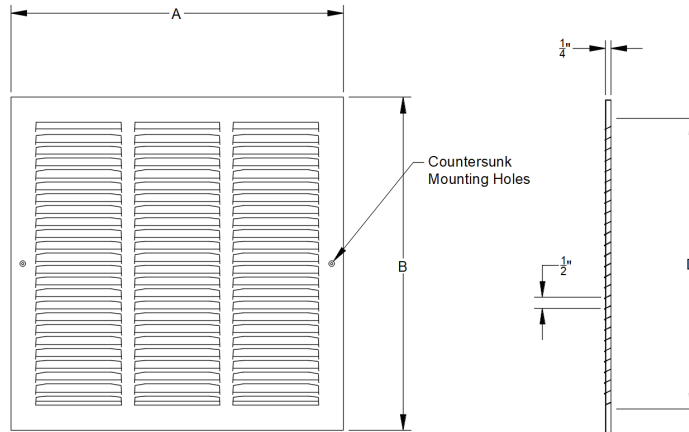

### Product Features

- 1/2" spaced fins
- Both sidewall and ceiling applications

### Specifications

SKU	Color	Size		Over All Outside Size		Actual Neck Size	
		Length (in)	Height (in)	Length (in) Dim "A"	Height (in) Dim "B"	Length (in) Dim "C"*	Height (in) Dim "D"
PSRGW1210100	White	12	10	13.75	11.75	11.75	9.75
PSRGW1212100	White	12	12	13.75	13.75	11.75	11.75
PSRGW14X100	White	14	8	15.75	9.75	13.75	7.75
PSRGW1410100	White	14	10	15.75	11.75	13.75	9.75
PSRGW1414100	White	14	14	15.75	15.75	13.75	13.75
PSRGW1420100	White	14	20	15.75	21.75	13.75	19.75
PSRGW1610100	White	16	10	17.75	11.75	15.75	9.75
PSRGW1616100	White	16	16	17.75	17.75	15.75	15.75
PSRGW2010100	White	20	10	21.75	11.75	19.75	9.75
PSRGW2014100	White	20	14	21.75	15.75	19.75	13.75
PSRGW2020100	White	20	20	21.75	21.75	19.75	19.75
PSRGW2410100	White	24	10	25.75	11.75	23.75	9.75
PSRGW2412100	White	24	12	25.75	13.75	23.75	11.75
PSRGW2414100	White	24	14	25.75	15.75	23.75	13.75
PSRGW3010100	White	30	10	31.75	11.75	29.75	9.75
PSRGW3012100	White	30	12	31.75	13.75	29.75	11.75
PSRGW3014100	White	30	14	31.75	15.75	29.75	13.75

\*This dimension is not shown on the dimensional drawing.

This is meant to demonstrate the general dimensions of this product. The illustrations are not meant to detail every aspect of the product. Drawings are not to scale. PROSELECT reserves the right to make changes without notice or obligation.