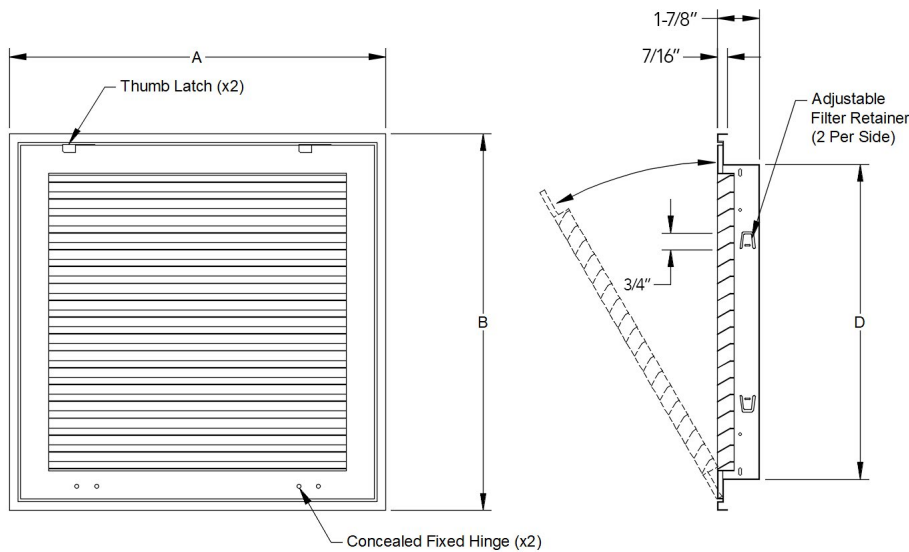

Steel Fixed Bar Return Air Filter Grille Product Specifications

100 SERIES

Product Features

- 3/4" spaced fins
- Both sidewall and ceiling applications
- Designed to hold 1" deep filter

Specifications

SKU	Color	Size		Overall Outside Size		Actual Neck Size	
		Width (in.)	Height (in.)	Width (in.) Dim A	Height (in.) Dim B	Width (in.) Dim C*	Height (in.) Dim D
PSFBFG2W2020100	White	20	20	22.75	22.75	20.00	20.00
PSFBFG2W2520100	White	25	20	27.75	22.75	25.00	20.00
PSFBFG2W3020100	White	30	20	32.75	22.75	30.00	20.00

*This dimension is not shown on the dimensional drawing.

This is meant to demonstrate the general dimensions of this product. The illustrations are not meant to detail every aspect of the product. Drawings are not to scale. PROSELECT reserves the right to make changes without notice or obligation.