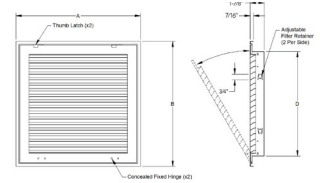

Steel Fixed Bar Return Air Filter Grille Product Specifications

100 SERIES

Product Features

- 3/4" spaced fins
- Both sidewall and ceiling applications
- Designed to hold 1" deep filter

Specifications

SKU	Color	Size		Overall Outside Size		Actual Neck Size	
		Width (in.)	Height (in.)	Width (in.) Dim A	Height (in.) Dim B	Width (in.) Dim C*	Height (in.) Dim D
PSFBFG2W2020100	White	20	20	22.75	22.75	20.00	20.00
PSFBFG2W2520100	White	25	20	27.75	22.75	25.00	20.00
PSFBFG2W3020100	White	30	20	32.75	22.75	30.00	20.00

*This dimension is not shown on the dimensional drawing.

This is meant to demonstrate the general dimensions of this product. The illustrations are not meant to detail every aspect of the product. Drawings are not to scale. PROSELECT reserves the right to make changes without notice or obligation.