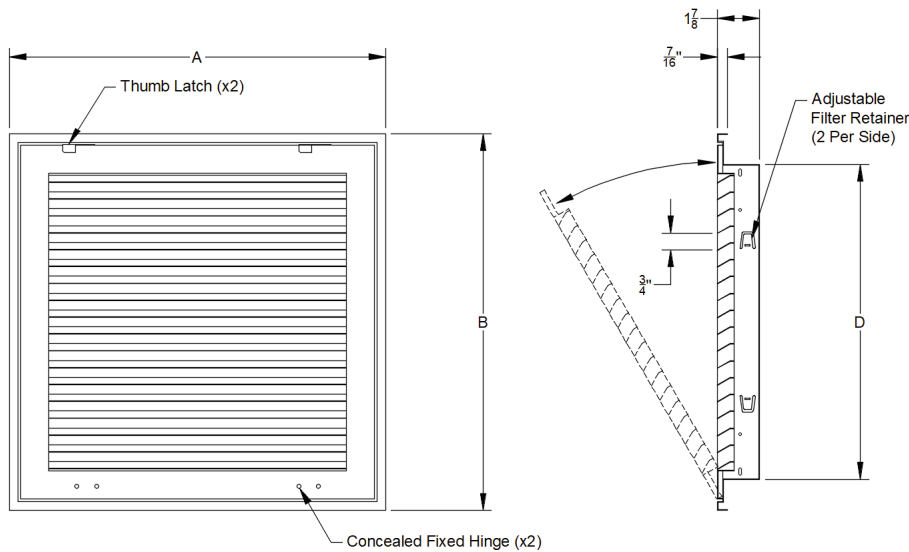

100 SERIES: FIXED BAR FILTER GRILLE

Product Features

- 3/4" spaced fins
- Both sidewall and ceiling applications
- Designed to hold 1" deep filter

Specifications

SKU	Color	Size		Over All Outside Size		Actual Neck Size	
		Length (in)	Height (in)	Length (in) Dim "A"	Height (in) Dim "B"	Length (in) Dim "C"	Height (in) Dim "D"
PSFBFG2W2020100	White	20	20	22.75	22.75	20.00	20.00
PSFBFG2W2520100	White	25	20	27.75	22.75	25.00	20.00
PSFBFG2W3020100	White	30	20	32.75	22.75	30.00	20.00

*This dimension is not shown on the dimensional drawing.

This is meant to demonstrate the general dimensions of this product. The illustrations are not meant to detail every aspect of the product. Drawings are not to scale. PROSELECT reserves the right to make changes without notice or obligation.