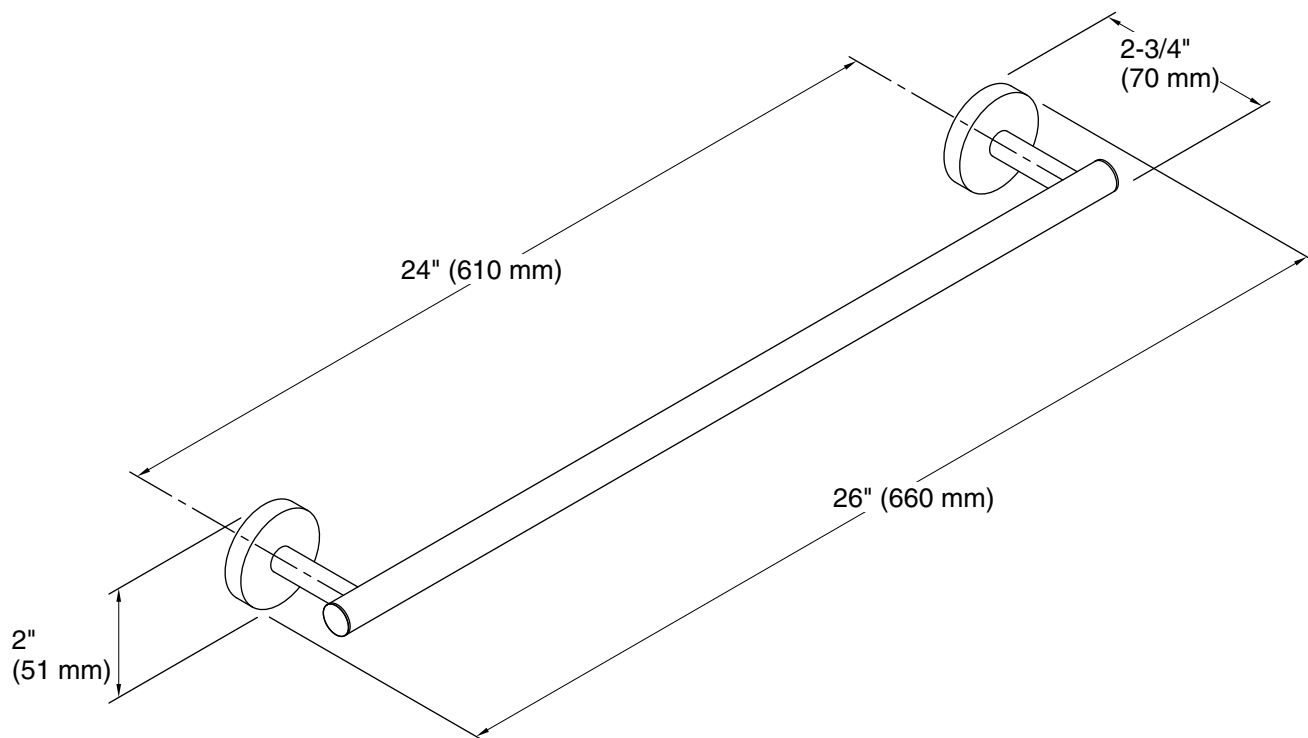

Technical Information

All product dimensions are nominal.

Installation Type: Wall-mount

Material: Zinc, Brass

Notes

Install this product according to the installation instructions.

CAUTION: Risk of personal injury. Do not install these products in any area where they are likely to be used inadvertently as a grab bar or support bar. These products are not designed or intended for use as a grab bar or support bar.