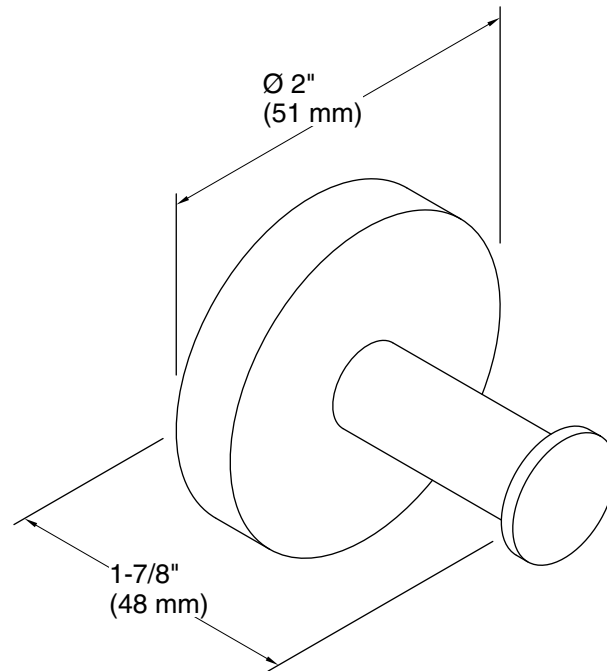

Technical Information

All product dimensions are nominal.

Material: Zinc, Brass

Notes

Install this product according to the installation instructions.

CAUTION: Risk of personal injury. Do not install these products in any area where they are likely to be used inadvertently as a grab bar or support bar. These products are not designed or intended for use as a grab bar or support bar.