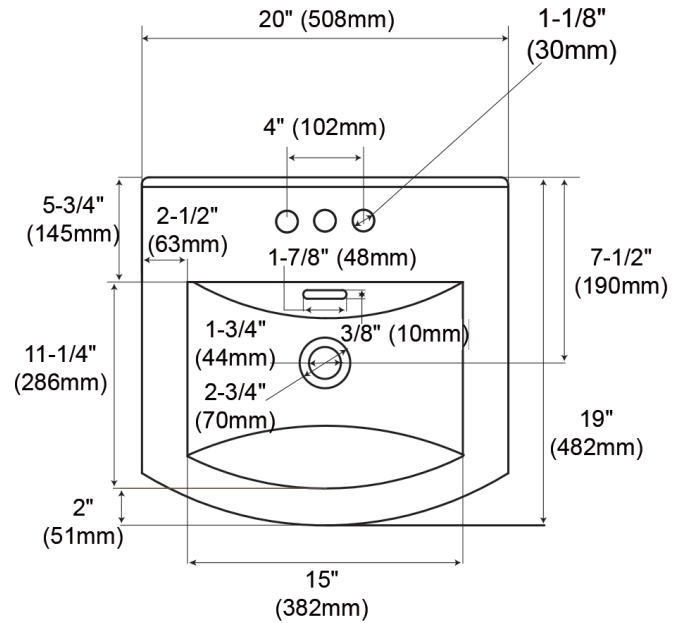

### Dimensions

- Interior: 15" x 11-1/4"
- Exterior: 20" x 19"
- Depth: 5-3/8"

### Codes and Certifications

- IAPMO/cUPC
- ASME A112.19.2

Available Colors: White (WH)

Model	
PF1061WH	Pedestal Base- White
PF6001WH	20" x 19" Pedestal Lavatory, Single Hole - White
PF6004WH	20" x 19" Pedestal Lavatory 4" CC - White

Otter Creek  
**Pedestal Lavatory**

Note: All dimensions and specifications are nominal and may vary: Dimensions of 8" and greater have a tolerance of +3%. Dimensions less than 8" have a tolerance of +5%. Please utilize the current cutout template for countertop cutouts.