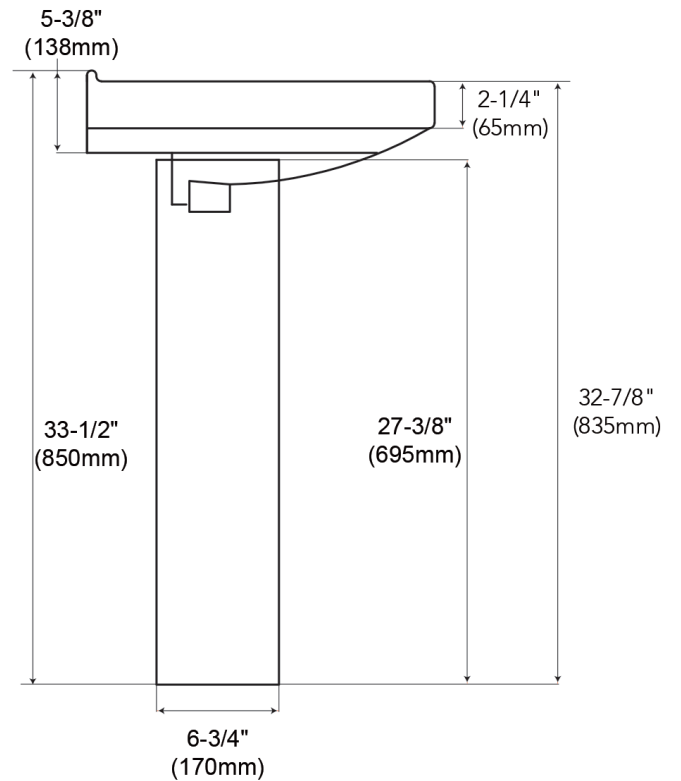

### Dimensions

- Interior: 15" x 11-1/4"
- Exterior: 20" x 19"
- Depth: 5-3/8"

### Codes and Certifications

- IAPMO/cUPC
- ASME A112.19.2

Available Colors: White (WH)

Model	
PF1061WH	Pedestal Base- White
PF6001WH	20" x 19" Pedestal Lavatory, Single Hole - White
PF6004WH	20" x 19" Pedestal Lavatory 4" CC - White

Otter Creek  
**Pedestal Lavatory**

Note: All dimensions and specifications are nominal and may vary: Dimensions of 8" and greater have a tolerance of +3%. Dimensions less than 8" have a tolerance of +5%. Please utilize the current cutout template for countertop cutouts.