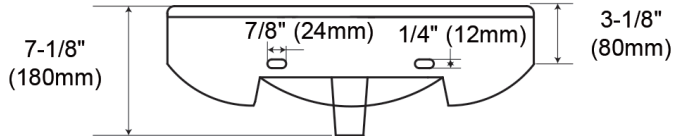

### Dimensions

- Interior: 15" x 11-1/4"
- Exterior: 20" x 19"
- Depth: 5-3/8"

### Codes and Certifications

- IAPMO/cUPC
- ASME A112.19.2

Available Colors: White (WH)

Model	
PF1061WH	Pedestal Base- White
PF6001WH	20" x 19" Pedestal Lavatory, Single Hole - White
PF6004WH	20" x 19" Pedestal Lavatory 4" CC - White

Otter Creek  
**Pedestal Lavatory**

Note: All dimensions and specifications are nominal and may vary: Dimensions of 8" and greater have a tolerance of +3%. Dimensions less than 8" have a tolerance of +5%. Please utilize the current cutout template for countertop cutouts.