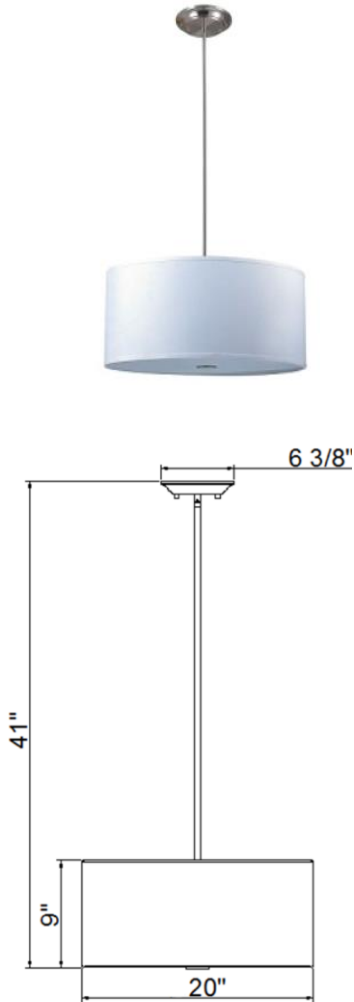

9205176
FLPL1003BN

PENDANT

PRODUCT SPECIFICATIONS

FEATURES	3 Light Pendant
Part Number	FLPL1003BN
Number of Lights	3
Finish	Brushed Nickel
Shade/Glass Type	Fabric - Linen
Product Dimensions	20" W x 9" H
Canopy Dimensions	1" H x 6-3/8" Dia.
Stems Included	(1) 12", (1) 18"
Product Weight	5.5 lbs
Minimum Hanging Height	21"
Maximum Hanging Height	41"
Bulb Type	A
Bulb Base	E26 Medium
Sockets	3 x 100W
Bulbs Included	No
Wattage	60W
Voltage	120V
Product Material	Steel, Fabric - Linen
Location Listing	Damp
Certifications	UL

FLPL1003BN

- Pendant
- Uses three 60W medium base lamp max
- Lamp not included
- 1 Year Warranty

SPECIFICATION:

Light Fixture shall be 9205176/FLPL1003BN, 3 Light Pendant