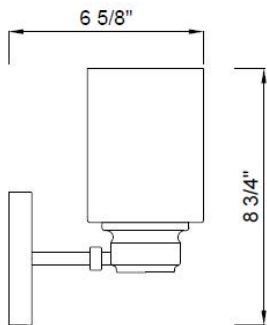

9205190
FLVL1003BN

VANITY LIGHT

PRODUCT SPECIFICATIONS

FEATURES	3 Light Vanity
Part Number	FLVL1003BN
Number of Lights	3
Finish	Brushed Nickel
Shade/Glass Type	Opal Etched
Product Dimensions	21-5/8" W x 8-3/4" H
Extension	6-5/8"
Backplate Dimensions	18" W x 4-1/2" H
Product Weight	5.37 lbs
Bulb Type	A
Bulb Base	E26 Medium
Sockets	3 x 60W
Bulbs Included	No
Wattage	60W
Voltage	120V
Mounting Position	Wall Mount - Up or Down
Product Material	Steel,Glass
Location Listing	Damp
Certifications	UL

FLVL1003BN

- 3 Light Vanity
- Uses three 60W medium base lamp max
- 1 Year Warranty
- Lamp not included
- Brushed Nickel

SPECIFICATION:

Light Fixture shall be 9205190/FLVL1003BN,3 Light Vanity