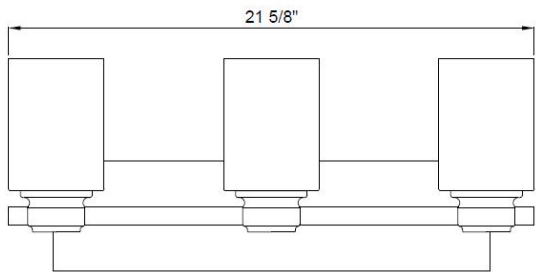

9205190
FLVL1003BN

VANITY LIGHT

PRODUCT SPECIFICATIONS

FEATURES	3 Light Vanity
Part Number	FLVL1003BN
Number of Lights	3
Finish	Brushed Nickel
Shade/Glass Type	Opal Etched
Product Dimensions	21-5/8" W x 8-3/4" H
Extension	6-5/8"
Backplate Dimensions	18" W x 4-1/2" H
Product Weight	5.37 lbs
Bulb Type	A
Bulb Base	E26 Medium
Sockets	3 x 60W
Bulbs Included	No
Wattage	60W
Voltage	120V
Mounting Position	Wall Mount - Up or Down
Product Material	Steel,Glass
Location Listing	Damp
Certifications	UL

FLVL1003BN

- 3 Light Vanity
- Uses three 60W medium base lamp max
- 1 Year Warranty
- Lamp not included
- Brushed Nickel

SPECIFICATION:

Light Fixture shall be 9205190/FLVL1003BN,3 Light Vanity