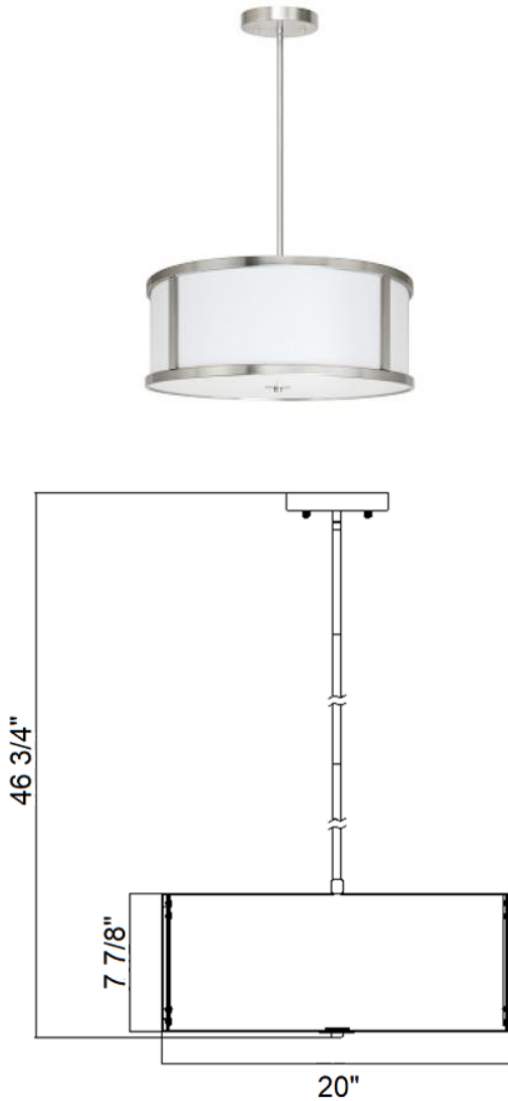

9205203
FLPL1013BN

PENDANT

PRODUCT SPECIFICATIONS

FEATURES	3 Light Pendant
Part Number	FLPL1013BN
Number of Lights	3
Finish	Brushed Nickel
Shade/Glass Type	Acrylic
Product Dimensions	20" W x 7-7/8" H
Canopy Dimensions	1" H x 6" Dia.
Stems included	(1) 6", (1) 12", (1) 18"
Minimum Hanging Height	16-3/4"
Maximum Hanging Height	46-3/4"
Product Weight	9.5 lbs
Bulb Type	CFL
Bulb Base	E26 Medium
Sockets	3 x 23W
Bulbs Included	No
Wattage	23W
Voltage	120V
Product Material	Steel, Acrylic
Location Listing	Damp
Certifications	UL

FLPL1013BN

- Pendant
- Uses three 23W medium base CFL lamp max
- Lamp not included
- 1 Year Warranty

SPECIFICATION:

Light Fixture shall be 9205203 /FLPL1013BN, 3 Light Pendant