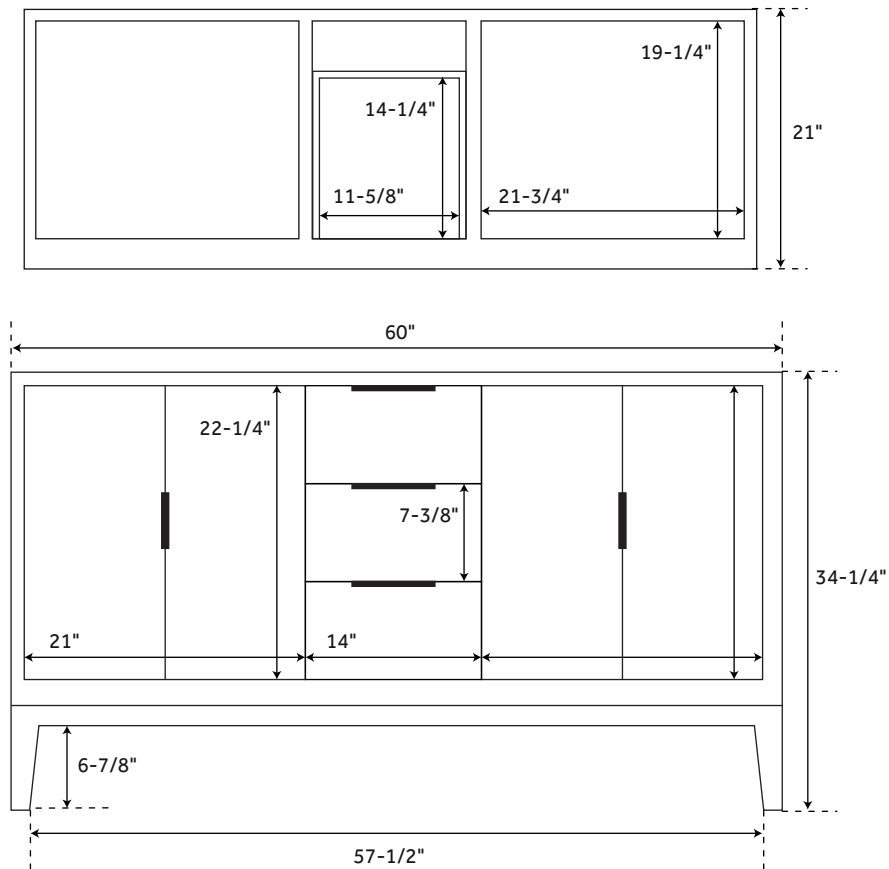

## CONTENTS

60" VANITY ..... PAGE 2

REVISED 10/13/2020

## FEATURES

Width: 60"  
Depth: 21"  
Height: 34-1/4"