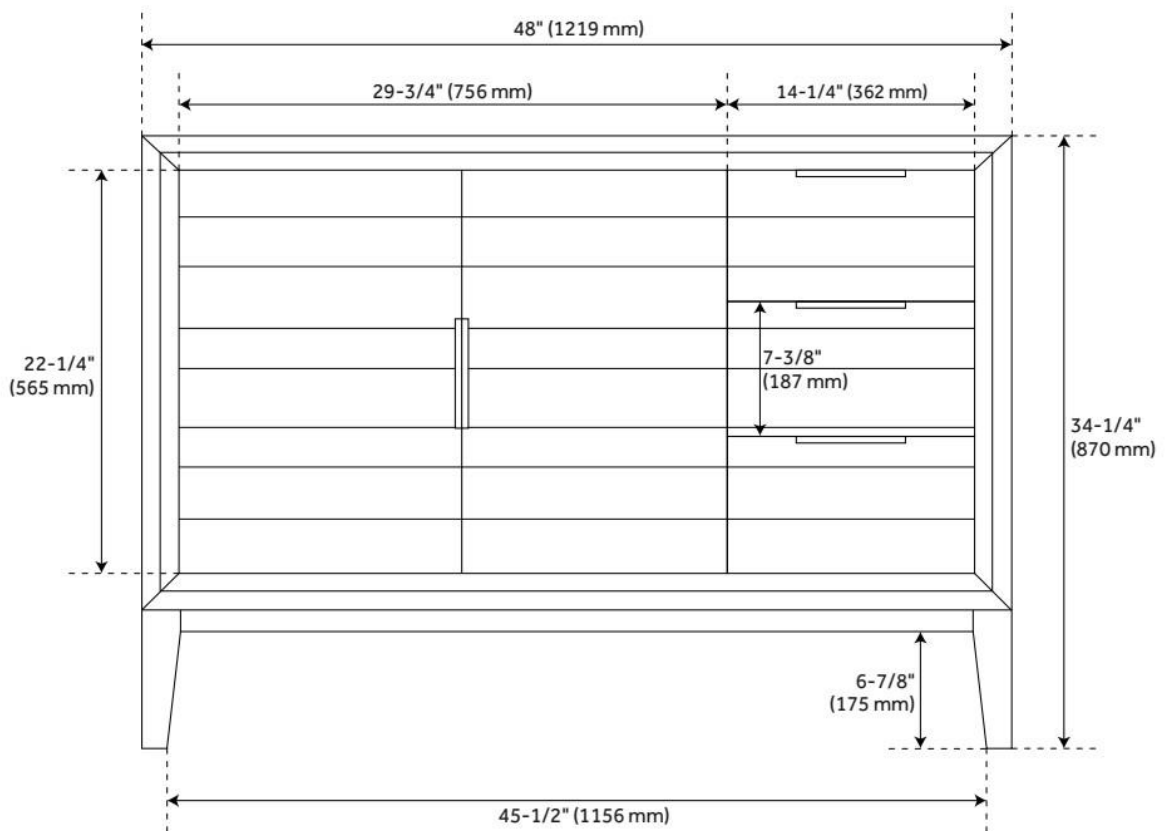

48" ALISO TEAK VANITY FOR LEFT OFFSET RECTANGULAR UNDERMOUNT SINK - NATURAL TEAK

SKU: 950739

Code: SH459111, SH459110

FEATURES

Material: Teak
Product Finish: Natural Teak
Number of Doors: 2
Number of Drawers: 3
Hardware Finish: Black
Built-In Adjusters: Yes

ASME A112.19.2/CSA B45.1, Massachusetts Accepted, LISTED ID: 506897

ADDITIONAL FEATURES

- Granite is A-grade. Polished Carrara Marble is sourced from Italy.
- Each stone top is carved from a single piece of stone and will feature natural variations.
- Includes a matching backsplash and a white porcelain sink.
- See Installation Instructions for directions to attach the vanity top and sink.
- [Wood finish samples available.](#)

REVISED 8/6/2024

48" ALISO TEAK VANITY FOR LEFT OFFSET RECTANGULAR UNDERMOUNT SINK - NATURAL TEAK

SKU: 950739

Code: SH459111, SH459110

REVISED 8/6/2024