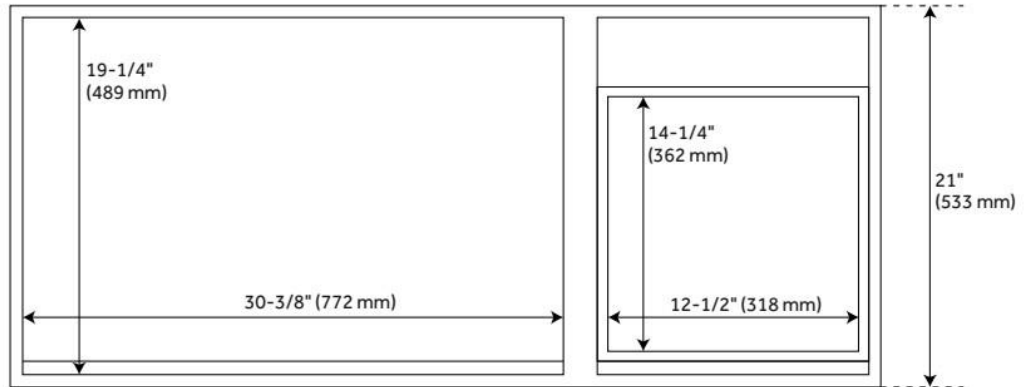

ASME A112.19.2/CSA B45.1, Massachusetts Accepted, LISTED ID: 506897

ADDITIONAL FEATURES

- Granite is A-grade. Polished Carrara Marble is sourced from Italy.
- Each stone top is carved from a single piece of stone and will feature natural variations.
- Includes a matching backsplash and a white porcelain sink.
- See Installation Instructions for directions to attach the vanity top and sink.
- [Wood finish samples available.](#)

REVISED 8/6/2024

48" ALISO TEAK VANITY FOR LEFT OFFSET RECTANGULAR UNDERMOUNT SINK - NATURAL TEAK

SKU: 950739

Code: SH459111, SH459110

REVISED 8/6/2024