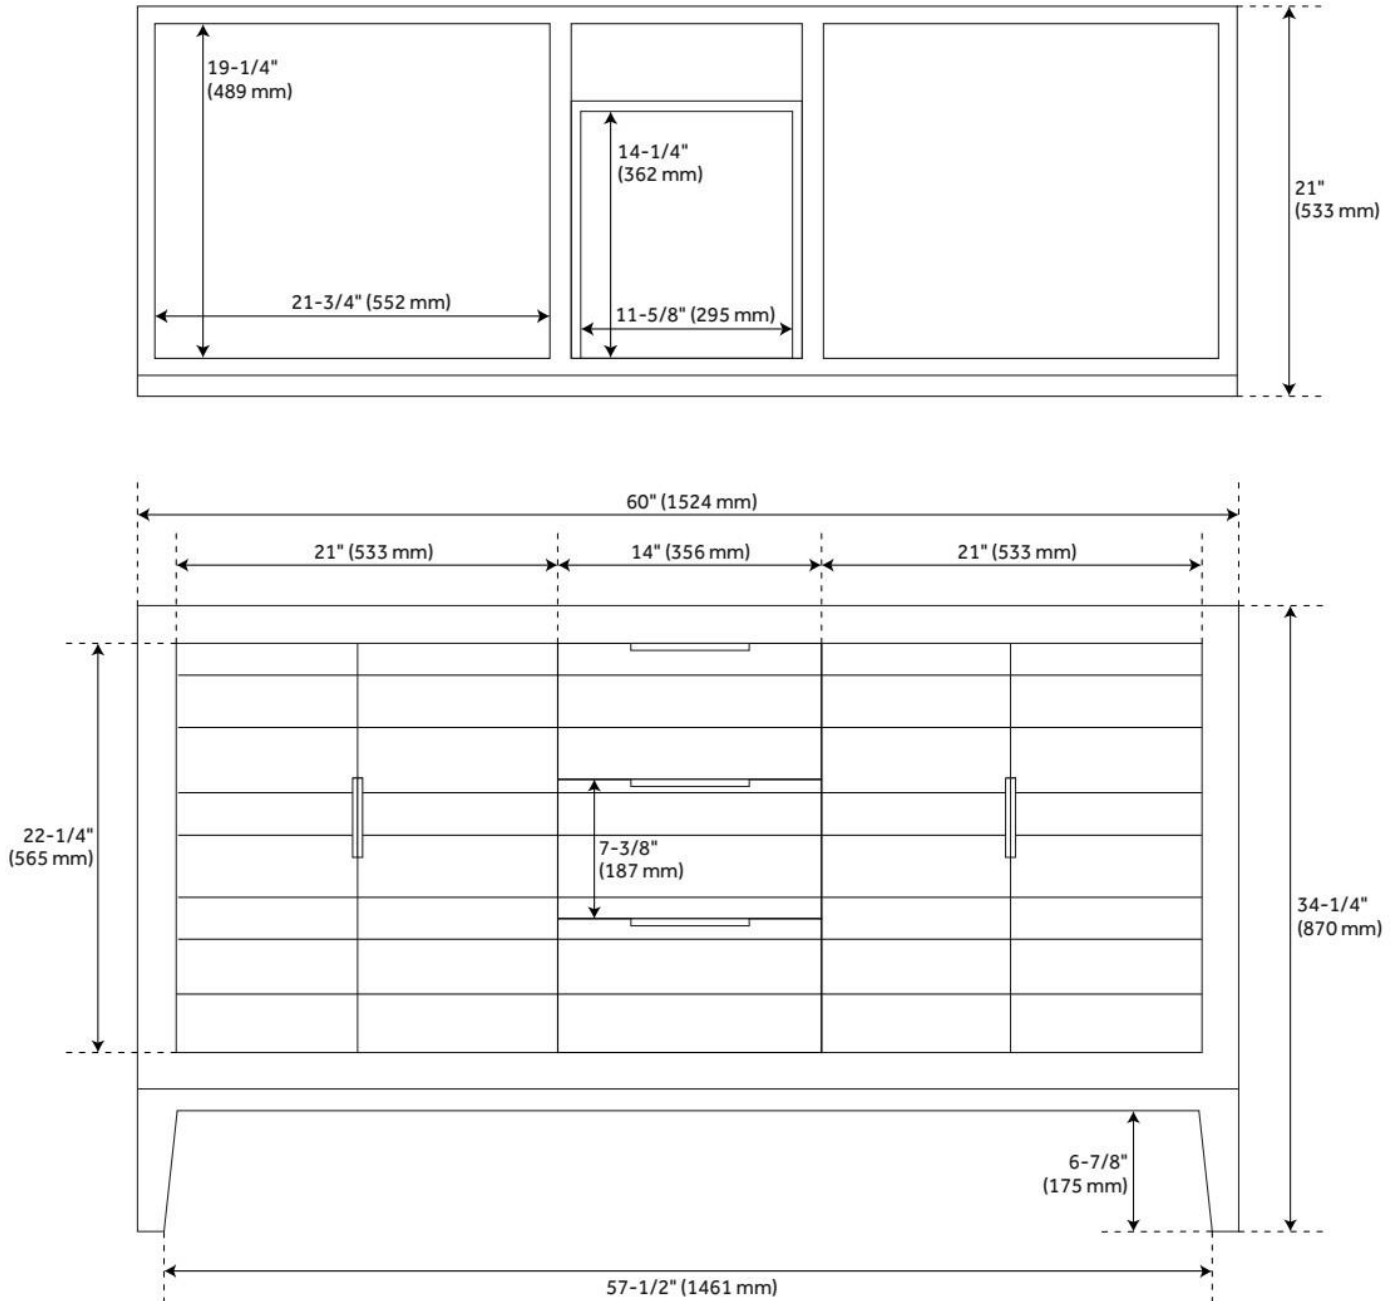

Material: Teak
Product Finish: Natural Teak
Number of Doors: 4
Number of Drawers: 3
Hardware Finish: Black
Built-In Adjusters: Yes

LISTED ID: 506894

ADDITIONAL FEATURES

- Granite is A-grade. Polished Carrara Marble is sourced from Italy.
- Each stone top is carved from a single piece of stone and will feature natural variations.
- Includes a matching backsplash and a white porcelain sink.
- See Installation Instructions for directions to attach the vanity top and sink.
- [Wood finish samples available.](#)

REVISED 8/12/2024

60" ALISO TEAK DOUBLE VANITY FOR RECT UNDERMOUNT - NATURAL TEAK

SKU: 950748

Code: SH476322, SH476321, SH459295, SH459292, SH459291, SH459286, SH459289, SH459290, SH459287, SH459293, SH459285, SH459288