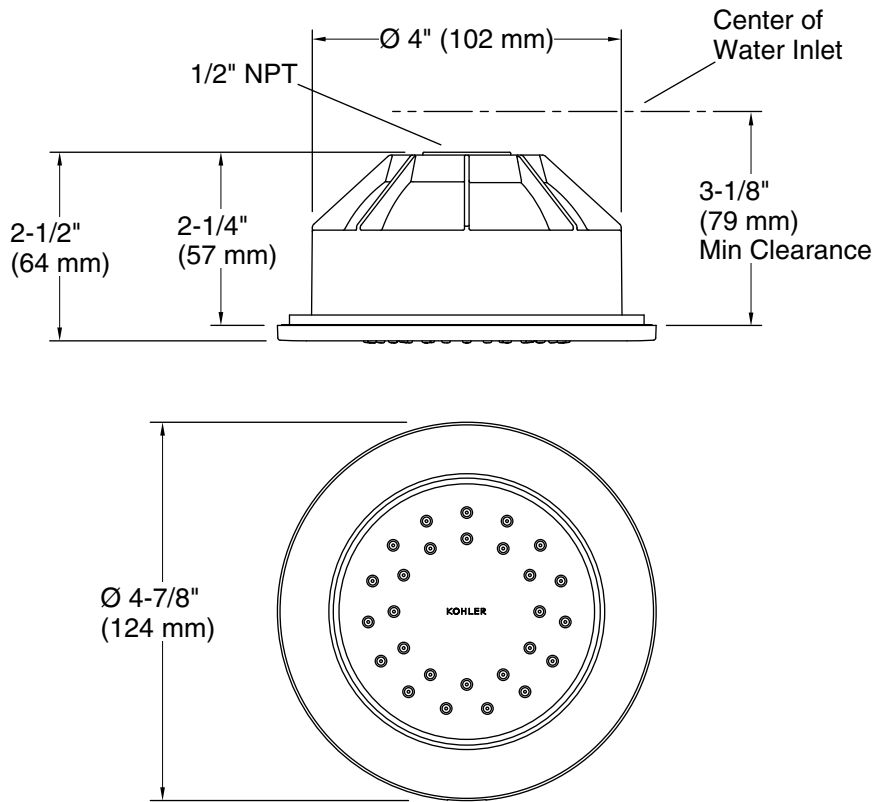

Features

- MasterClean™ sprayface features an easy-to-clean surface that withstands mineral buildup.
- ½" NPT connection.
- Single-function 27-nozzle body spray delivers a stimulating spray.
- Fully adjustable sprayface pivots for targeted hydromassage.
- Low-profile design complements any decor.
- 2.0 gpm (7.6 lpm) maximum flow rate at 80 psi (5.5 bar).
- ½" NPT connection.

Technical Information

All product dimensions are nominal.

Notes

Install this product according to the installation instructions.