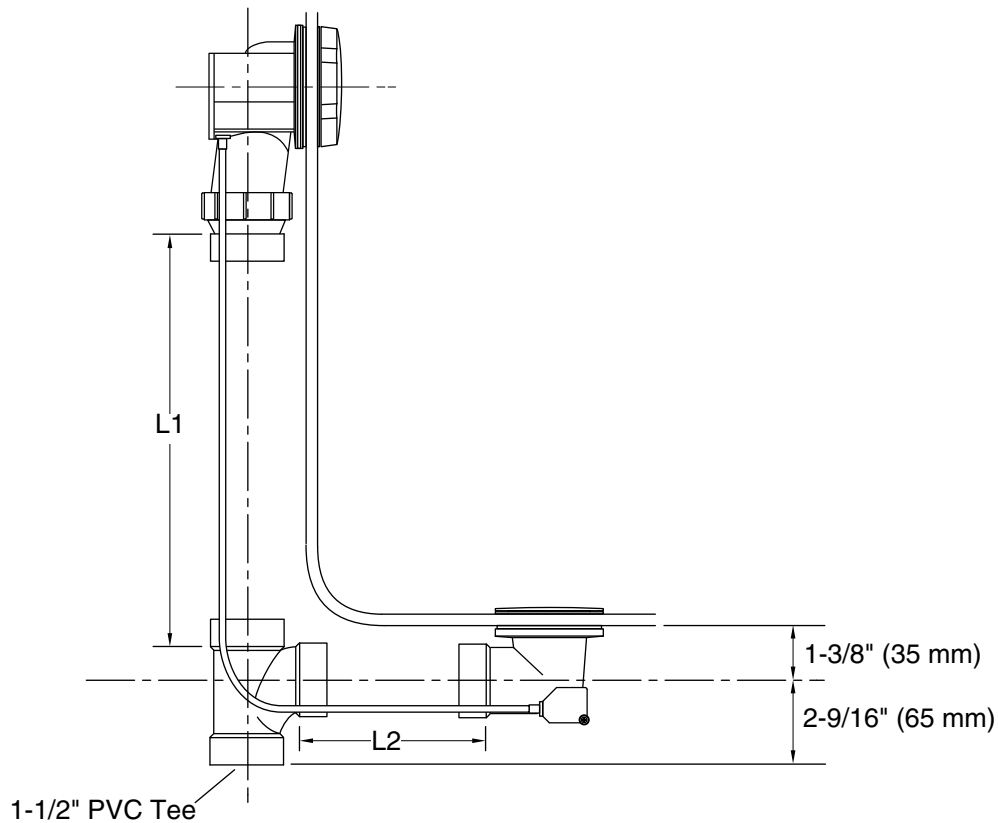

Features

- For baths 14" (356 mm) to 21" (533 mm) deep from the center of the bath overflow outlet to the center of the bath drain outlet.
- External 27" (686 mm) length cable.
- No internal linkages to minimize the potential for clogging.
- Less PVC tubing.

Material

- Metal construction control handle and stopper.

Installation

- Adjustable rotating connection for easy installation.

Recommended Products/Accessories

- K-23726 Drain treatment
- K-23723 Faucet cleaner

Technical Information

All product dimensions are nominal.

Notes

Install this product according to the installation guide.

The combined length of the vertical and horizontal tubing after being cut for the bath installation must be equal to or less than 25" (635 mm).