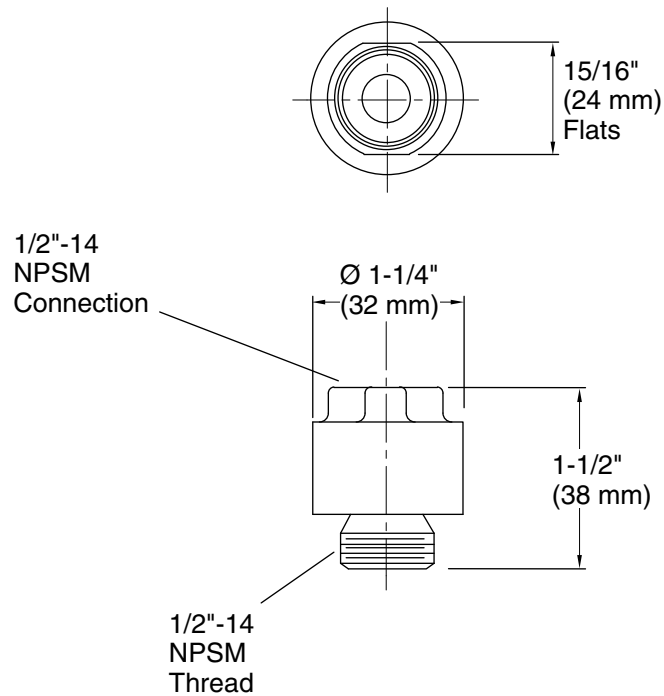

Technical Information

All product dimensions are nominal.

Notes

Install this product according to the installation guide.