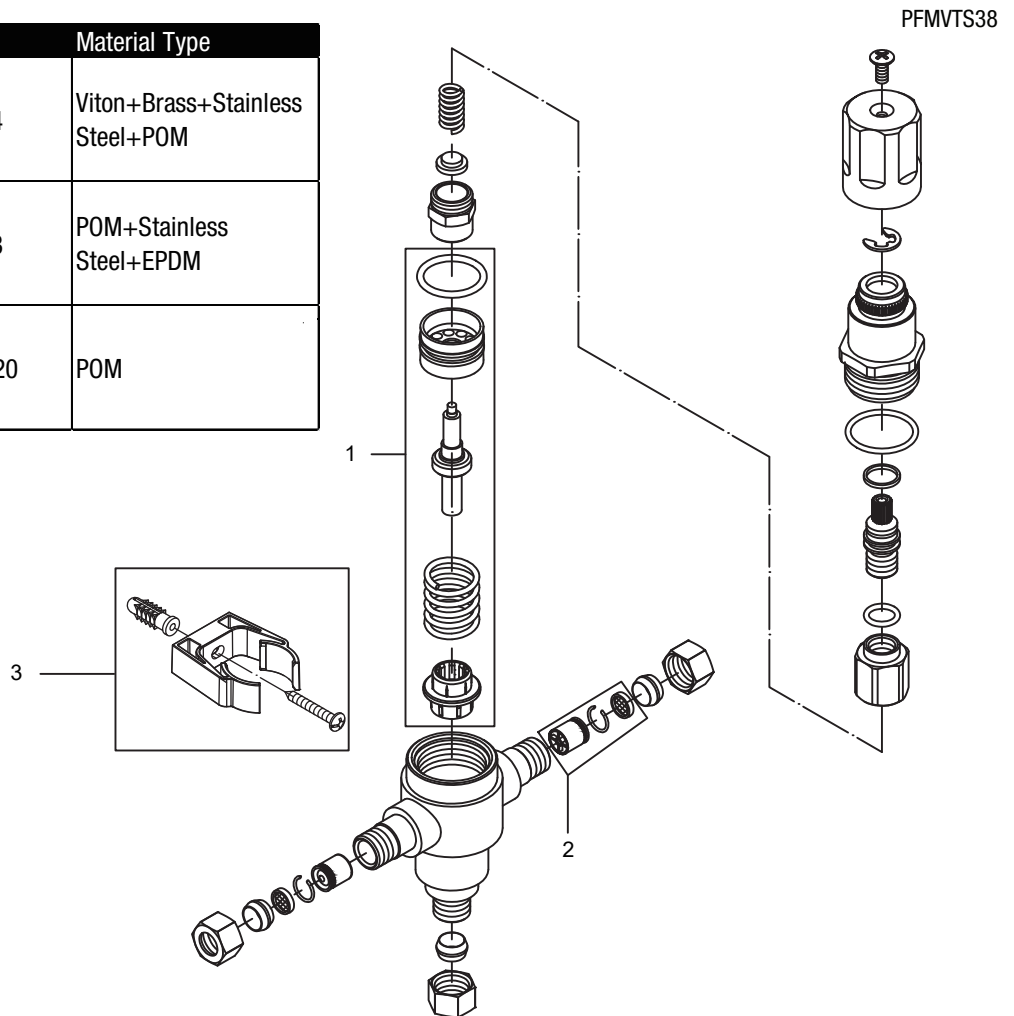

PFMVT38

3/8" THERMOSTATIC MIXING VALVE - SINGLE OUTLET

Model Numbers

PFMVT38

No.	Item	Part Number	Material Type
1	Temperature Sensor Kit	OBPFK382014	Viton+Brass+Stainless Steel+POM
2	Check Valve Kit	OBPFK325003	POM+Stainless Steel+EPDM
3	Wall Mount Bracket	OBPF3BD25020	POM