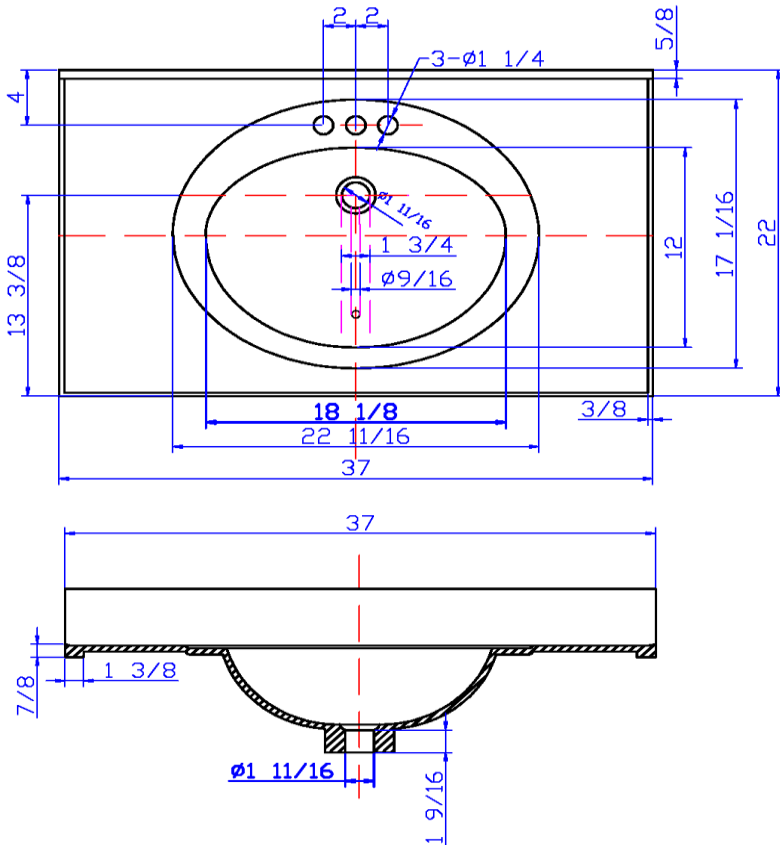

37" x 22" Oval Vanity Top

Specifications

- Material Content:** Cultured Marble (Stone filler, Resin and Gel coat)
- Back splash:** Integrated, 3-15/16" high, 5/8" thick
- Faucet Holes:** 3x D1-1/4" holes, 4" center mount
- Overflow Hole** with, D 9/16"
- Drain Hole** with, D 1 -11/16"
- Water Depth** 4- 1/16"
- Bowl** 18- 1/8" width, 12" depth
- Color:** Solid White / White on White / White on Bone

Dimensions

Tolerance		
	+	-
Length	0	7/16"
Width	0	1/4"
Thickness	1/16"	1/16"

Warranty & Compliances

- Warranty** 5 Year Limited Warranty
- UPC** Complaint
- CSA** Complaint
- ANSI** ANSI Z124.3 complaint