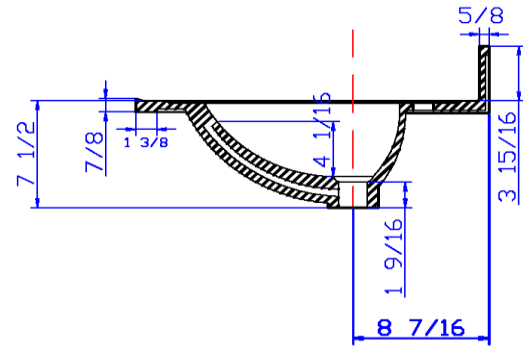

37" x 22" Oval Vanity Top

Specifications

- Material Content:** Cultured Marble (Stone filler, Resin and Gel coat)
- Back splash:** Integrated, 3-15/16" high, 5/8" thick
- Faucet Holes:** 3x D1-1/4" holes, 4" center mount
- Overflow Hole** with, D 9/16"
- Drain Hole** with, D 1 -11/16"
- Water Depth** 4- 1/16"
- Bowl** 18- 1/8" width, 12" depth
- Color:** Solid White / White on White / White on Bone

Dimensions

Tolerance		
	+	-
Length	0	7/16"
Width	0	1/4"
Thickness	1/16"	1/16"

Warranty & Compliances

- Warranty** 5 Year Limited Warranty
- UPC** Complaint
- CSA** Complaint
- ANSI** ANSI Z124.3 complaint