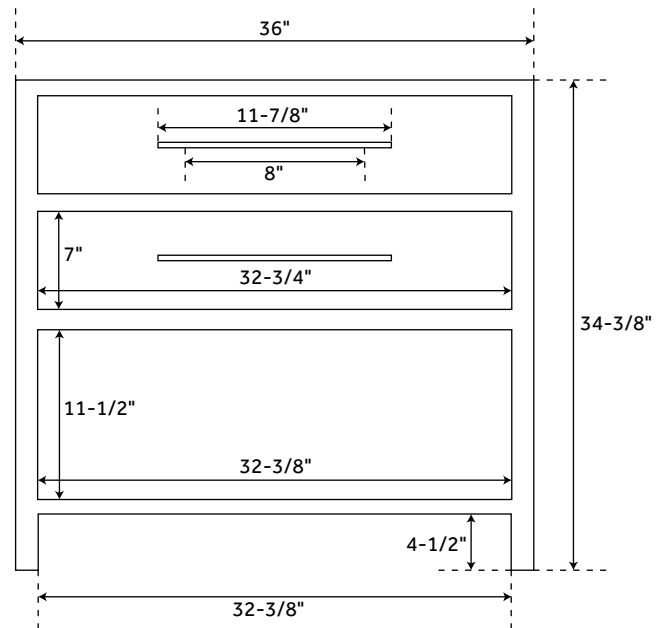

# 36" ROBERTSON

VANITY CABINET - WHITE

SKU: 414640

## CONTENTS

36" VANITY CABINET ..... PAGE 2

REVISED 05/15/2020

## FEATURES

Width: 36"

Depth: 21"

Height: 34-3/8"

## PRODUCT IMAGE

All dimensions and specifications are nominal and may vary. Use actual products for accuracy in critical situations.

PAGE 2  
Code: 522790