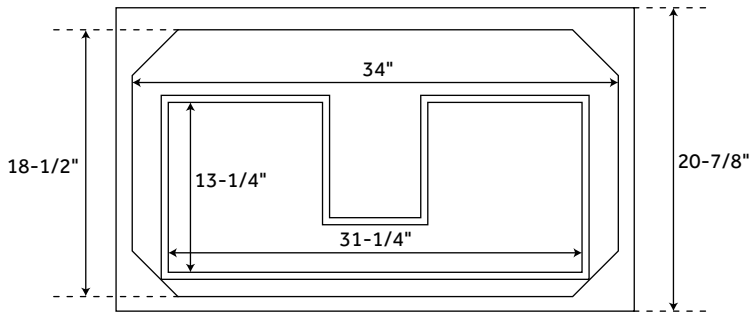

## CONTENTS

36" VANITY CABINET ..... PAGE 2

REVISED 05/15/2020

## FEATURES

Width: 36"

Depth: 21"

Height: 34-3/8"