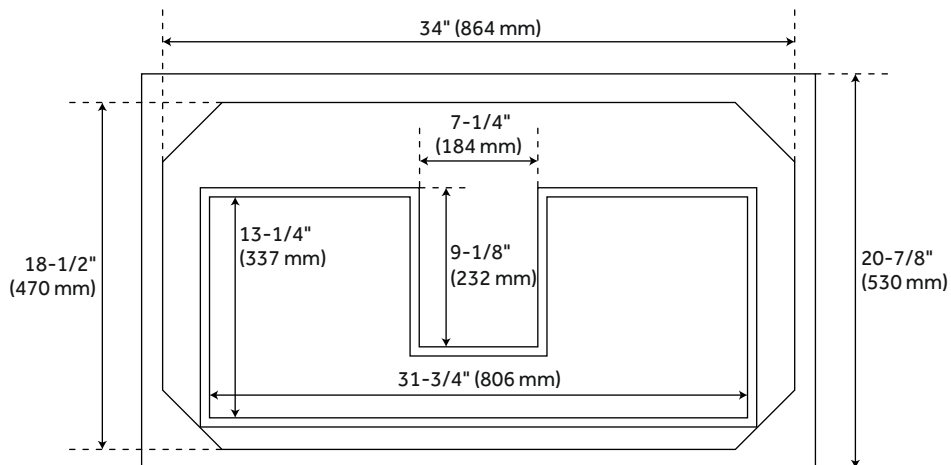

## FEATURES

Installation Type: Freestanding  
Features: Soft-Close Hinges  
Material: Mahogany  
Number of Drawers: 1  
Width: 36"  
Height: 34-3/8"  
Depth: 21"  
Assembly Required: No  
Dovetail Drawers: Yes  
Number of Basins: 1  
Sink Installation: Undermount - Oval  
Basin Length: 16"  
Basin Width: 12-1/2"  
Water Depth To Overflow: 5"  
Fits Drain Hole Size: 1-1/2"  
Faucet Included: No  
Vanity Top Thickness: 3cm  
Water Depth to Rim: 6"  
Hardware Finish: Antique Brass  
Built-In Adjusters: Yes  
Sink Included: yes  
Basin Overflow: Yes  
Vanity Top Included: yes  
Vanity Top Depth: 22"  
Vanity Top Width: 37"  
Mirror Included: No

# 36" ROBERTSON CONSOLE VANITY - BLACK

All dimensions and specifications are nominal and may vary. Use actual products for accuracy in critical situations.