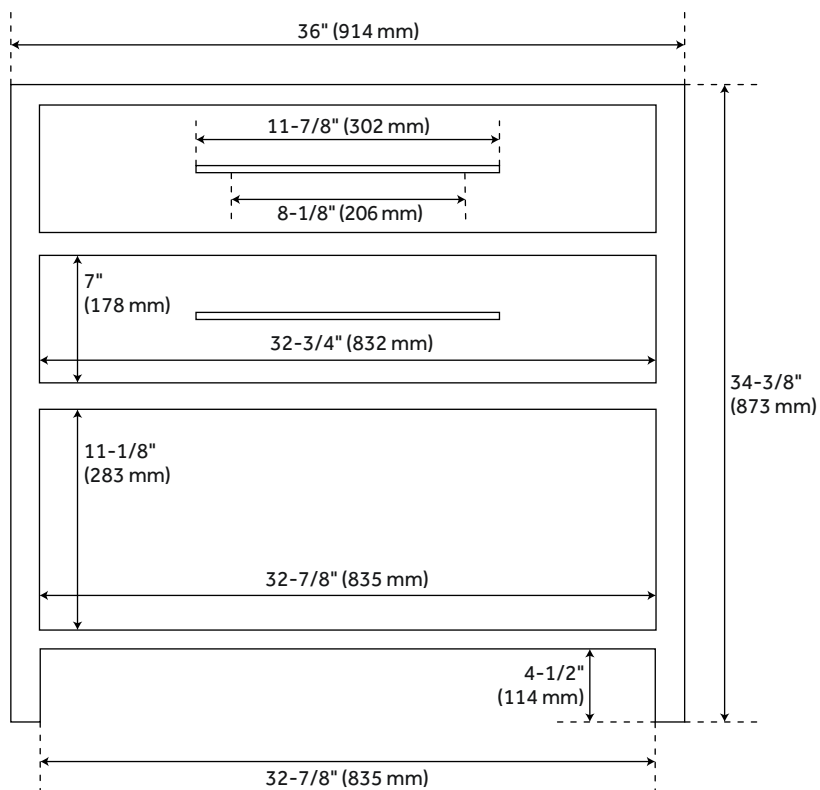

## FEATURES

Installation Type: Freestanding  
Features: Soft-Close Hinges  
Material: Mahogany  
Number of Drawers: 1  
Width: 36"  
Height: 34-3/8"  
Depth: 21"  
Assembly Required: No  
Dovetail Drawers: Yes  
Number of Basins: 1  
Sink Installation: Undermount - Oval  
Basin Length: 16"  
Basin Width: 12-1/2"  
Water Depth To Overflow: 5"  
Fits Drain Hole Size: 1-1/2"  
Faucet Included: No  
Vanity Top Thickness: 3cm  
Water Depth to Rim: 6"  
Hardware Finish: Antique Brass  
Built-In Adjusters: Yes  
Sink Included: yes  
Basin Overflow: Yes  
Vanity Top Included: yes  
Vanity Top Depth: 22"  
Vanity Top Width: 37"  
Mirror Included: No

## ADDITIONAL FEATURES

- Granite is A-grade. Polished Carrara Marble is sourced from Italy.
- See Installation Instructions for directions to attach the vanity top and sink.
- Each stone top is carved from a single piece of stone and will feature natural variations.
- Includes a matching backsplash and a white porcelain sink.

# 36" ROBERTSON CONSOLE VANITY - BLACK

All dimensions and specifications are nominal and may vary. Use actual products for accuracy in critical situations.