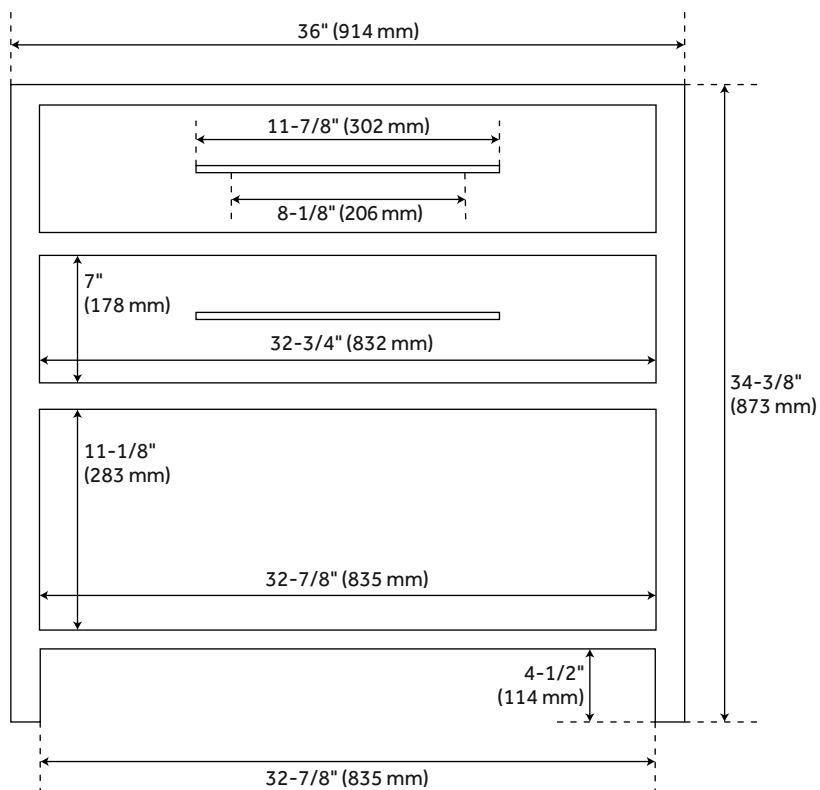

## FEATURES

Installation Type: Freestanding  
Features: Matching Mirror;Soft-Close Hinges  
Material: Mahogany  
Number of Drawers: 1  
Width: 36"  
Height: 34-3/8"  
Depth: 21"  
Assembly Required: No  
Dovetail Drawers: Yes  
Number of Basins: 1  
Sink Installation: Undermount - Rectangle  
Water Depth To Overflow: 4-1/8"  
Fits Drain Hole Size: 1-1/2"  
Faucet Included: No  
Vanity Top Thickness: 3cm  
Water Depth to Rim: 5-1/2"  
Hardware Finish: Antique Brass  
Sink Included: yes  
Basin Overflow: Yes  
Vanity Top Included: yes  
Vanity Top Depth: 22"  
Vanity Top Width: 37"  
Mirror Included: No

# 36" ROBERTSON CONSOLE VANITY FOR RECTANGULAR UNDERMOUNT SINK - BLACK

SKU: 934862

Code: SH459581, SH459582, SH459578, SH459579, SH459580, SH456867, SH456866, SH456869, SH456868, SH456865, SH456864

## ADDITIONAL FEATURES

- Granite is A-grade. Polished Carrara Marble is sourced from Italy.
- See installation Instructions for directions to attach the vanity top and sink.
- Each stone top is carved from a single piece of stone and will feature natural variations.
- Includes a matching backsplash and a white porcelain sink.

# 36" ROBERTSON CONSOLE VANITY - BLACK

All dimensions and specifications are nominal and may vary. Use actual products for accuracy in critical situations.