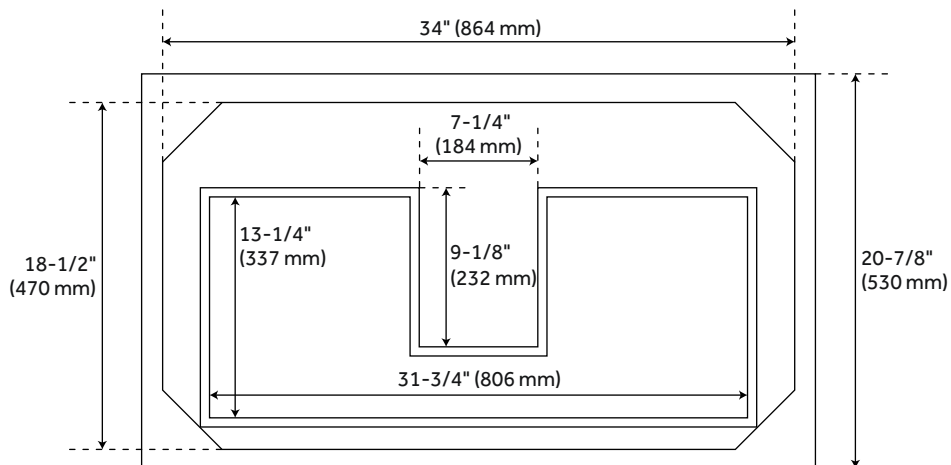

## FEATURES

Installation Type: Freestanding  
Features: Matching Mirror;Soft-Close Hinges  
Material: Mahogany  
Number of Drawers: 1  
Width: 36"  
Height: 34-3/8"  
Depth: 21"  
Assembly Required: No  
Dovetail Drawers: Yes  
Number of Basins: 1  
Sink Installation: Undermount - Rectangle  
Water Depth To Overflow: 4-1/8"  
Fits Drain Hole Size: 1-1/2"  
Faucet Included: No  
Vanity Top Thickness: 3cm  
Water Depth to Rim: 5-1/2"  
Hardware Finish: Antique Brass  
Sink Included: yes  
Basin Overflow: Yes  
Vanity Top Included: yes  
Vanity Top Depth: 22"  
Vanity Top Width: 37"  
Mirror Included: No

# 36" ROBERTSON CONSOLE VANITY - BLACK

All dimensions and specifications are nominal and may vary. Use actual products for accuracy in critical situations.