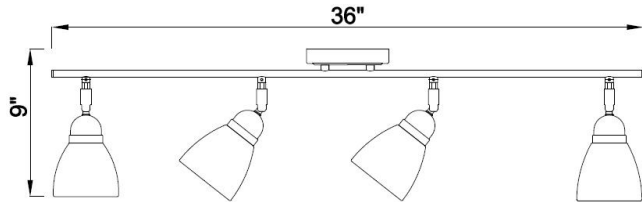

9211706

FLTL1000BN

TRACK LIGHT

PRODUCT SPECIFICATIONS

FEATURES	Track Light
Part Number	FLTL1000BN
Number of Lights	4
Finish	Brushed Nickel
Shade/Glass Type	Frosted
Product Dimensions	36" L x 9" H
Product Weight	4.53 lbs
Canopy Dimensions	1" H x 5" Dia.
Bulb Type	A
Bulb Base	E26 Medium
Sockets	4 x 40W
Bulbs Included	No
Dimmable	No
Wattage	40W
Voltage	120V
Mounting Position	Ceiling Mount
Adjustable Lamp Head	Yes
Product Material	Steel,Glass
Location Listing	Damp
Certifications	UL

FLTL1000BN

- Track Light
- 1 Year Warranty
- Uses four 40W medium base lamp max
- Lamp not included
- Brushed Nickel

SPECIFICATION:

Light Fixture shall be 9211706/FLTL1000BN,Track Light