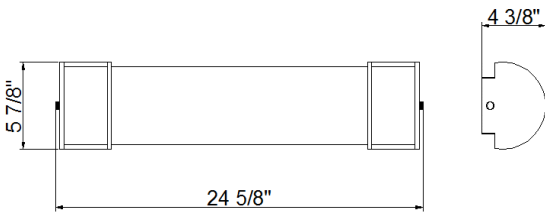

### PRODUCT SPECIFICATIONS

|                             |  |
|-----------------------------|--|
| <b>FEATURES</b>             | 24" LED VANITY LIGHT                     |
| <b>Part Number</b>          | FLVL1000L24LED30BN                       |
| <b>Finish</b>               | Brushed Nickel                           |
| <b>Shade</b>                | White Acrylic                            |
| <b>Kelvin Temp (CCT)</b>    | 3000K                                    |
| <b>Product Dimensions</b>   | 24-5/8" L x 5-7/8" H                     |
| <b>Extension</b>            | 4-3/8"                                   |
| <b>Product Weight</b>       | 4.2 lbs                                  |
| <b>Bulb Type</b>            | Integrated LED Module                    |
| <b>Bulb Included</b>        | Yes                                      |
| <b>LED Type</b>             | 2835                                     |
| <b>CRI</b>                  | 90                                       |
| <b>Lumens</b>               | 2000                                     |
| <b>Efficacy</b>             | 86 lm/W                                  |
| <b>Dimmable</b>             | 0-10V                                    |
| <b>Wattage</b>              | 23W                                      |
| <b>Equivalent Wattage</b>   | Incandescent-180W                        |
| <b>Voltage</b>              | 120-277V                                 |
| <b>Average hour life</b>    | 50,000 hrs                               |
| <b>Min/Max Ambient Temp</b> | -20°C~40°C                               |
| <b>Product Material</b>     | Steel, Aluminum, Acrylic                 |
| <b>Location Listing</b>     | Damp                                     |
| <b>Certifications</b>       | ETL, Energy Star, Title 24/JA8-2019, FCC |