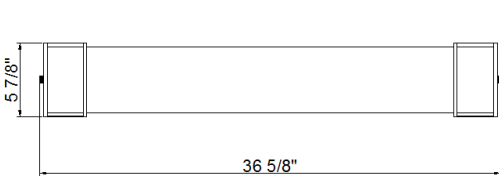

9211714

FLVL1000L36LED30BN

LED VANITY LIGHT

PRODUCT SPECIFICATIONS

FEATURES	36" LED VANITY LIGHT
Part Number	FLVL1000L36LED30BN
Finish	Brushed Nickel
Shade	White Acrylic
Kelvin Temp (CCT)	3000K
Product Dimensions	36-5/8" L x 5-7/8"H
Extension	4-3/8"
Product Weight	5 lbs
Bulb Type	Integrated LED Module
Bulb Included	Yes
LED Type	2835
CRI	90
Lumens	3200
Efficacy	88 lm/W
Dimmable	0-10V
Wattage	36W
Equivalent Wattage	Incandescent-270W
Voltage	120-277V
Average hour life	50,000 hrs
Min/Max Ambient Temp	-20°C~40°C
Product Material	Steel, Aluminum, Acrylic
Location Listing	Damp
Certifications	ETL, Energy Star, Title 24/JA8-2019, FCC

FLVL1000L36LED30BN

- LED Vanity Light
- Integrated Led Module
- Suitable For Damp Location
- 5 Year Warranty
- Can be Hung Vertical or Horizontal

SPECIFICATION:

Light Fixture shall be 9211714/FLVL1000L36LED30BN, LED Vanity Light