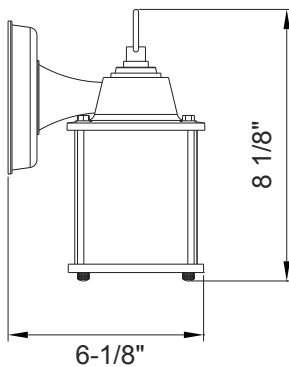

9211720
FLEL100LED30BK

OUTDOOR LED WALL SCNCE

PRODUCT SPECIFICATIONS

FEATURES	LED Outdoor Wall Sconce
Part Number	FLEL110LED30BK
Finish	Greystone
Shade	Clear Glass
Kelvin Temp (CCT)	3000K
Product Dimensions	4-5/8" L x 4-5/8" W x 8-1/8" H
Extension	6-1/8"
Backplate Dimensions	4" Dia x .06" H
Product Weight	1.44 lbs
Bulb Type	Integrated LED Module
Bulb Included	Yes
LED Type	2835
CRI	90
Lumens	400
Efficacy	53 lm/W
Wattage	7.5W
Equivalent Wattage	Incandescent - 25W
Voltage	120V
Average hour life	50,000 hrs
Min/Max Ambient Temp	- 20°C~40°C
Product Material	Aluminum, Steel, Acrylic
Location Listing	Wet
Certifications	ETL, Energy Star, Title 24/JA8-2019, FCC

FLEL110LED30BK

- LED Outdoor Wall Sconce
- 5 Year Warranty
- Integrated Led Module
- Suitable For Wet Location

SPECIFICATION:

Light Fixture shall be 9211720/FLEL100LED30BK , LED Outdoor Wall Sconce