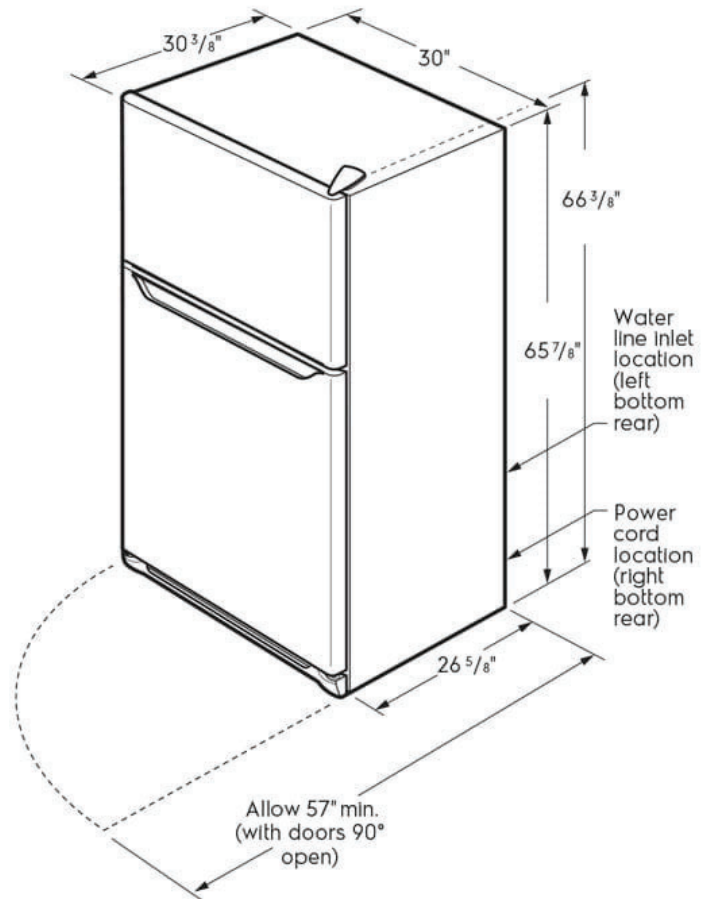

FFHT1814VW
FFHT1814VB

Available Colors : White, Black

Version : 06/19

Top Freezer Refrigerator

18.3 Cu. Ft. Top Freezer Refrigerator

Installation Drawing

* When installing refrigerator adjacent to wall, cabinet or other appliance that extends beyond front edge of unit, 20" minimum clearance recommended to allow for optimum 140° door swing, providing complete crisper access and removal. (Absolute 3" minimum clearance will ONLY allow for 90° door swing which will provide limited crisper access with restricted removal.)