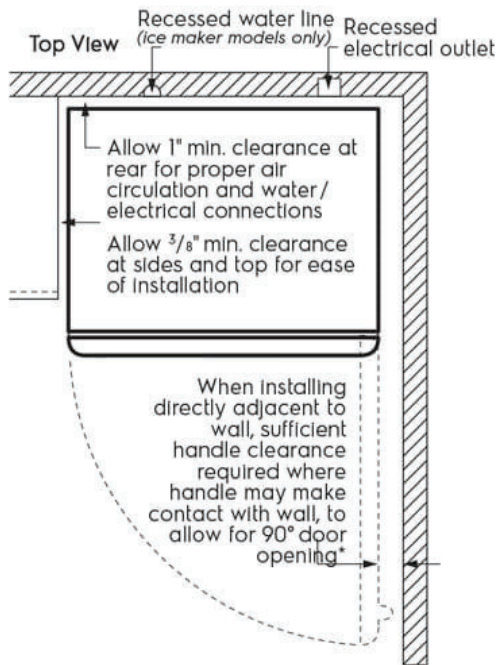

FFHT1814VW
FFHT1814VB

Available Colors : White, Black

Version : 06/19

Top Freezer Refrigerator

18.3 Cu. Ft. Top Freezer Refrigerator

Installation Drawing

* When installing refrigerator adjacent to wall, cabinet or other appliance that extends beyond front edge of unit, 20" minimum clearance recommended to allow for optimum 140° door swing, providing complete crisper access and removal. (Absolute 3" minimum clearance will ONLY allow for 90° door swing which will provide limited crisper access with restricted removal.)