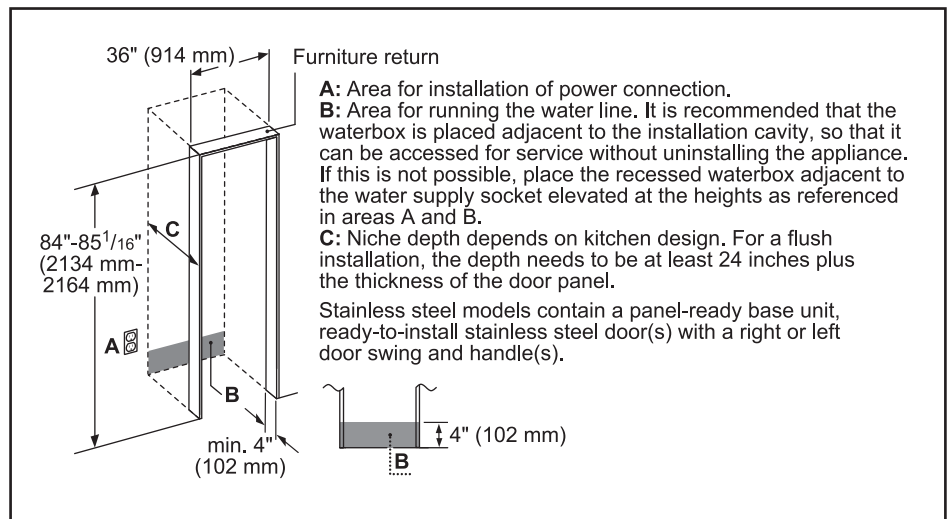

36" Built-In French Door Bottom-Freezer

Benchmark® Series – Stainless Steel B36BT935NS

Installation Details

HEATKITB82 Heater Kit
When two appliances are installed side-by-side a sealing kit must be used. For combinations that involve a freezer column, this kit is included. For all other (non-traditional, i.e. two bottom freezers) side-by-side combinations or instances where any appliances are installed less than 6" (152 mm) apart from one another but not connected side-by-side, purchase this kit. This kit is also recommended for use with any installation in areas that are subject to humidity, or located next to an outside wall.

Accessories: To purchase Bosch accessories, cleaners & parts please visit www.bosch-home.com/us/store or call 1-800-944-2904 (Mon to Fri 5 am to 6 pm PST, Sat 6 am to 3 pm PST).

Notes: All height, width and depth dimensions are shown in inches. BSH reserves the absolute and unrestricted right to change product materials and specifications, at any time, without notice. Consult the product's installation instructions for final dimensional data and other details prior to making cutout.

Warranties: Please see Use & Care manual or Bosch website for statement of limited warranty.

For more information on our entire line of products, go to www.bosch-home.com/us or call 1-800-944-2904

© BSH Home Appliances Corporation. All rights reserved. Bosch is a registered trademark of Robert Bosch GmbH.