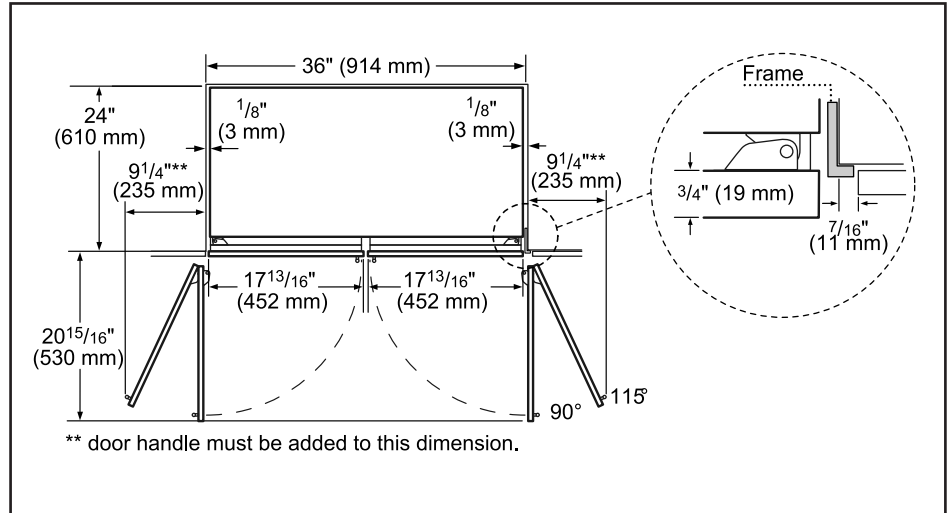

36" Built-In French Door Bottom-Freezer

Benchmark® Series – Stainless Steel B36BT935NS

Installation Details

HEATKITB82 Heater Kit
When two appliances are installed side-by-side a sealing kit must be used. For combinations that involve a freezer column, this kit is included. For all other (non-traditional, i.e. two bottom freezers) side-by-side combinations or instances where any appliances are installed less than 6" (152 mm) apart from one another but not connected side-by-side, purchase this kit. This kit is also recommended for use with any installation in areas that are subject to humidity, or located next to an outside wall.

Accessories: To purchase Bosch accessories, cleaners & parts please visit www.bosch-home.com/us/store or call 1-800-944-2904 (Mon to Fri 5 am to 6 pm PST, Sat 6 am to 3 pm PST).

Notes: All height, width and depth dimensions are shown in inches. BSH reserves the absolute and unrestricted right to change product materials and specifications, at any time, without notice. Consult the product's installation instructions for final dimensional data and other details prior to making cutout.

Warranties: Please see Use & Care manual or Bosch website for statement of limited warranty.

For more information on our entire line of products, go to www.bosch-home.com/us or call 1-800-944-2904

© BSH Home Appliances Corporation. All rights reserved. Bosch is a registered trademark of Robert Bosch GmbH.