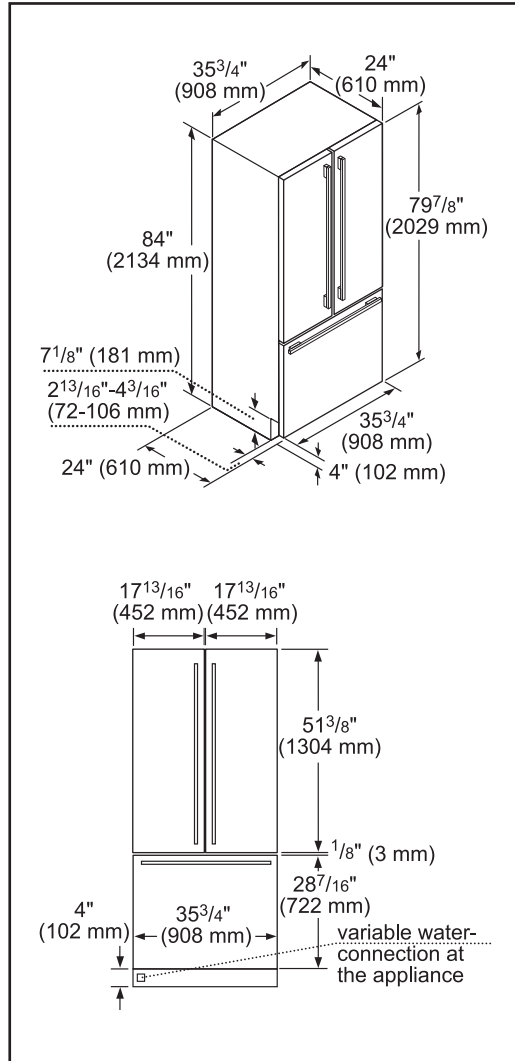

36" Built-In French Door Bottom-Freezer

Benchmark® Series – Stainless Steel B36BT935NS

Installation Details

HEATKITB82 Heater Kit
When two appliances are installed side-by-side a sealing kit must be used. For combinations that involve a freezer column, this kit is included. For all other (non-traditional, i.e. two bottom freezers) side-by-side combinations or instances where any appliances are installed less than 6" (152 mm) apart from one another but not connected side-by-side, purchase this kit. This kit is also recommended for use with any installation in areas that are subject to humidity, or located next to an outside wall.

Accessories: To purchase Bosch accessories, cleaners & parts please visit www.bosch-home.com/us/store or call 1-800-944-2904 (Mon to Fri 5 am to 6 pm PST, Sat 6 am to 3 pm PST).

Notes: All height, width and depth dimensions are shown in inches. BSH reserves the absolute and unrestricted right to change product materials and specifications, at any time, without notice. Consult the product's installation instructions for final dimensional data and other details prior to making cutout.

Warranties: Please see Use & Care manual or Bosch website for statement of limited warranty.

For more information on our entire line of products, go to www.bosch-home.com/us or call 1-800-944-2904

© BSH Home Appliances Corporation. All rights reserved. Bosch is a registered trademark of Robert Bosch GmbH.