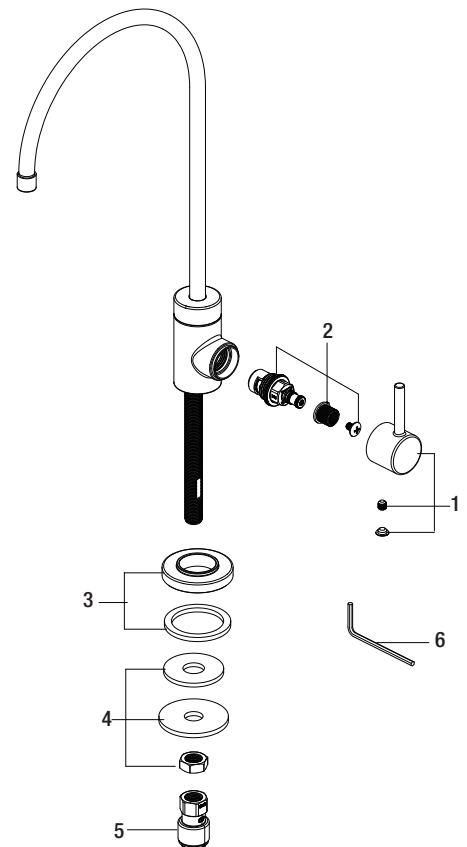

PFX122

MACKINAC SINGLE-HANDLE DRINKING WATER FAUCET

Model Numbers

PFX122CP	Chrome
PFX122ZBN	Brushed nickel
PFX122MB	Matte black

No.	Item	Part Number	Material Type
1	Handle	OBPFK7F13050*	Zinc alloy
2	Cartridge & Screw	OBPF2F20006	Ceramic
3	Flange	OBPF1F80038*	Zinc alloy
4	Nut	OBPFK1F56003	Steel
5	Quick Connect Adaptor	OBPF1F70025	PA
6	Allen Wrench	OBPF1RP70221	Steel

PFX122CP

Warranty and Codes

This product comes complete with installation, operating, care and maintenance instructions. This PROFLO faucet carries a limited lifetime warranty when installed in residential applications. The warranty is five years in commercial applications. This product meets: ASME A112.1 8.1.