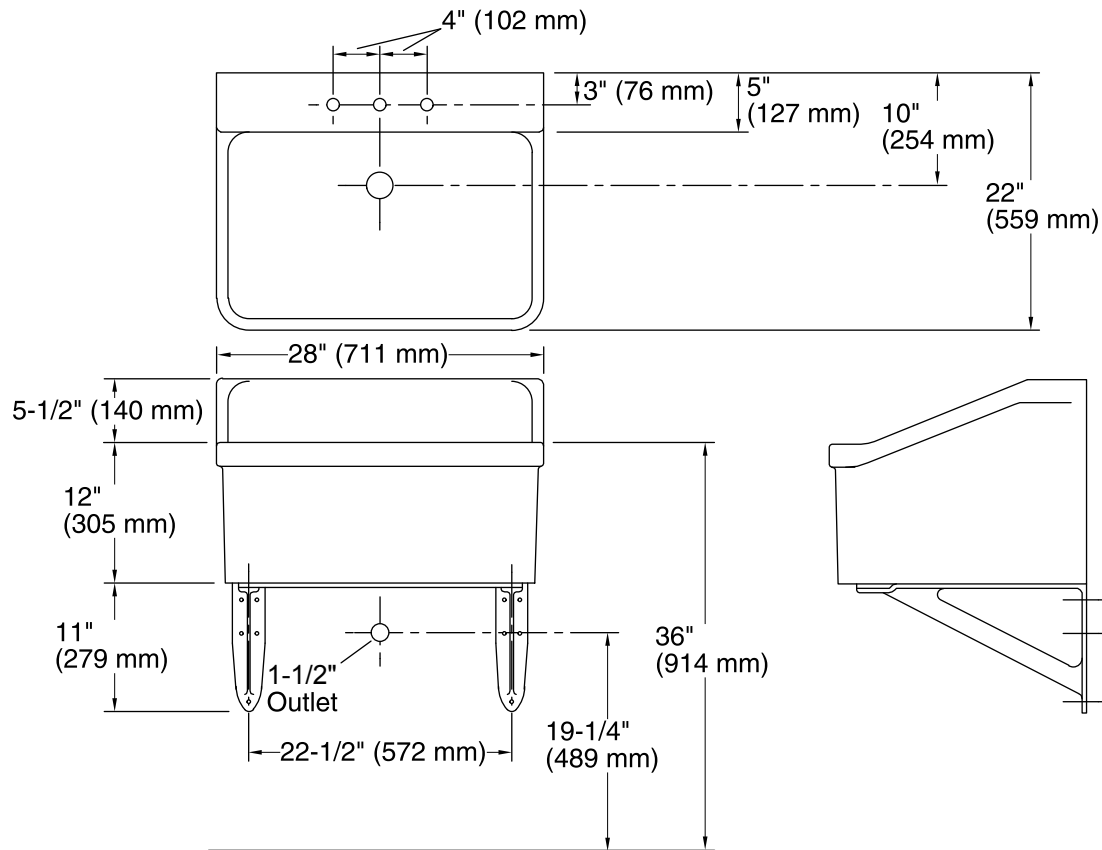

Features

- Vitreous china.
- Wall-mount.
- Rectangular basin.
- Single basin.
- 8-inch centers.
- 28" (711 mm) x 22" (559 mm)

Recommended Accessories

K- 1814-P Wall Mount Sink Brackets

Optional Accessories

Color	Code	Description
-------	------	-------------

	0	White
--	---	-------

Technical Information

All product dimensions are nominal.

Bowl configuration:	Single
Installation:	Wall-mount
Bowl area (Only)	Length: 26" (660 mm) Width: 16" (406 mm) Water depth: 11-1/8" (283 mm)
Number of deck holes:	3
Faucet hole(s):	1-3/8" (35 mm)
Drain hole:	2-1/4" (57 mm)