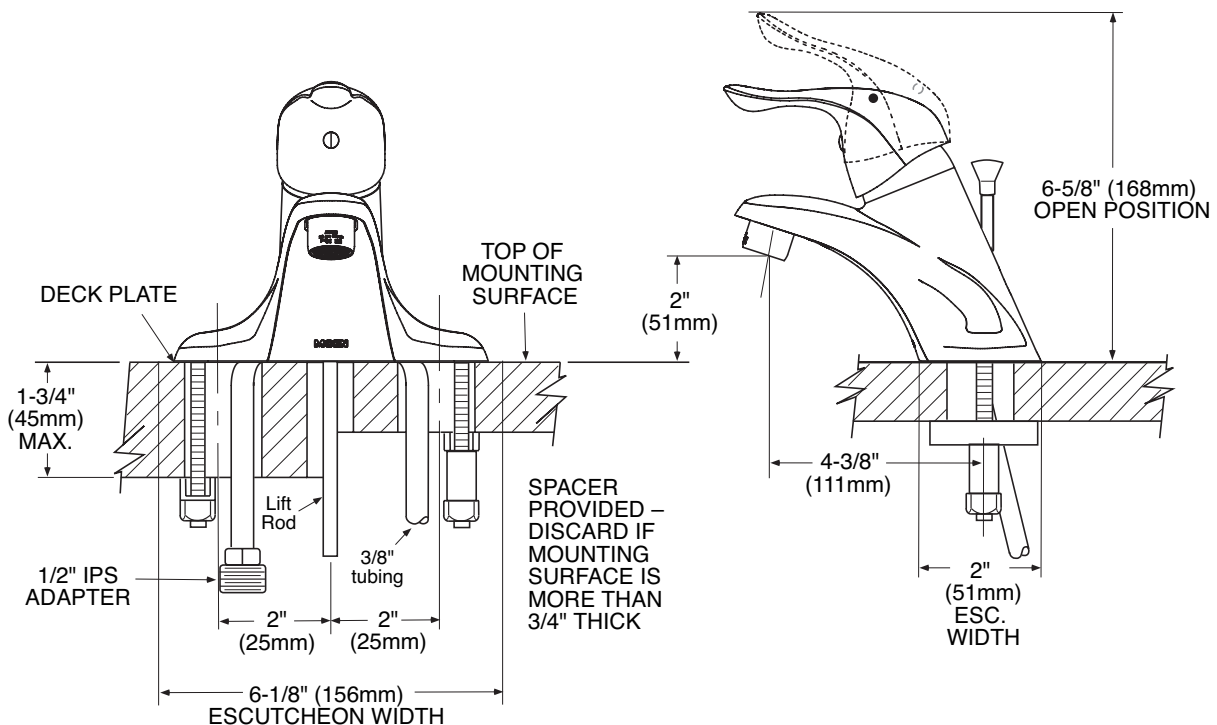

CRITICAL DIMENSIONS

(DO NOT SCALE)