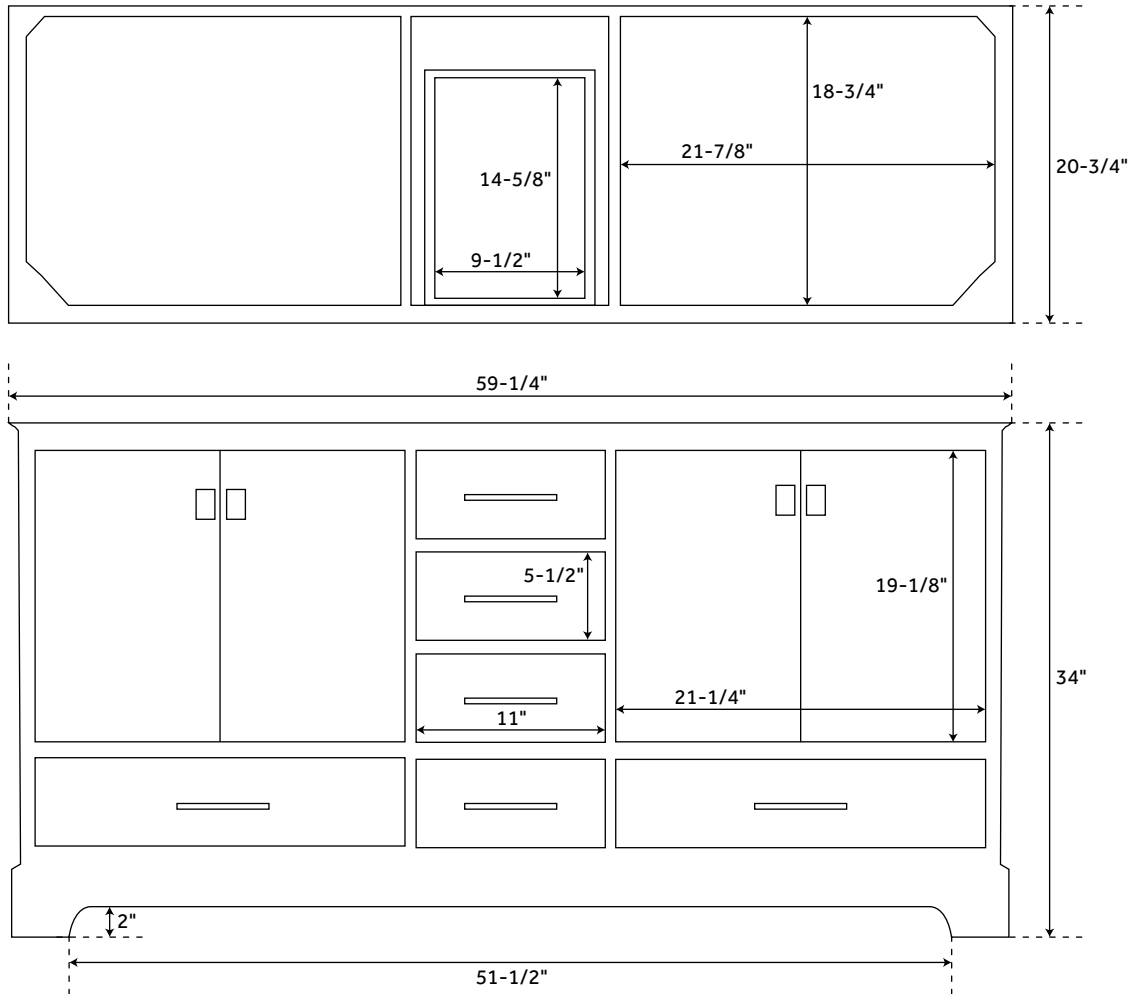

60" QUEN

DOUBLE VANITY

SKU: 446060, 446061, 446062, 446063, 446398, 446399, 446400, 446401

FEATURES

- Material: Wood
- Installation Type: Freestanding
- Number of Basins: 2
- Number of Doors: 4
- Number of Drawers: 6
- Features: Matching Mirror,
Soft-Close Hinges
- Width: 59-1/4"
- Depth: 20-3/4"
- Height: 34"
- Assembly Required: No
- Hardware Finish: Brushed Nickel
- Faucet Included: No
- Vanity Top Included: Optional
- Vanity Top Depth: 22"
- Vanity Top Width: 61"
- Mirror Included: Optional